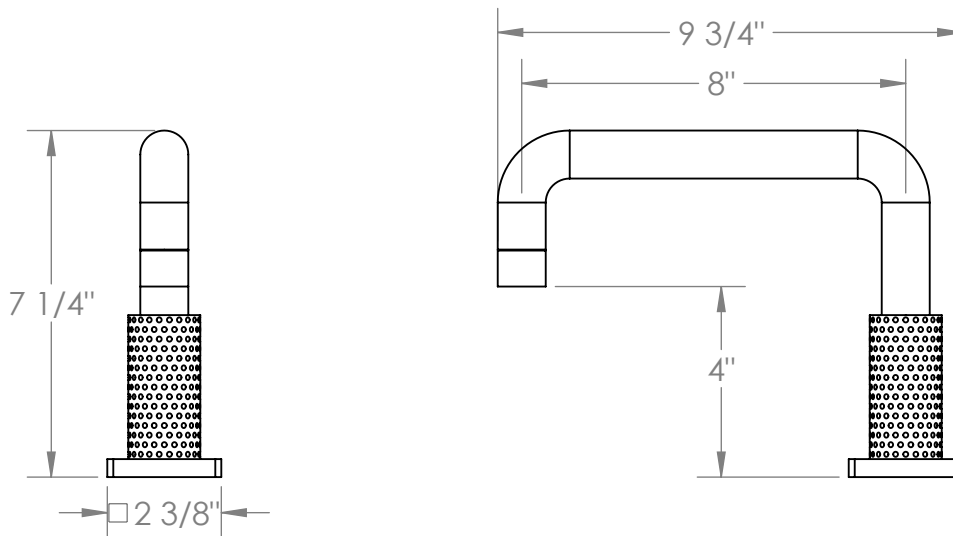

71-DS-LLP5
Deck Mounted Bath Spout

Meets the applicable requirements of ASME A112.18.1-2005/CSA B125.1-05, entitled "Plumbing Supply Fittings"