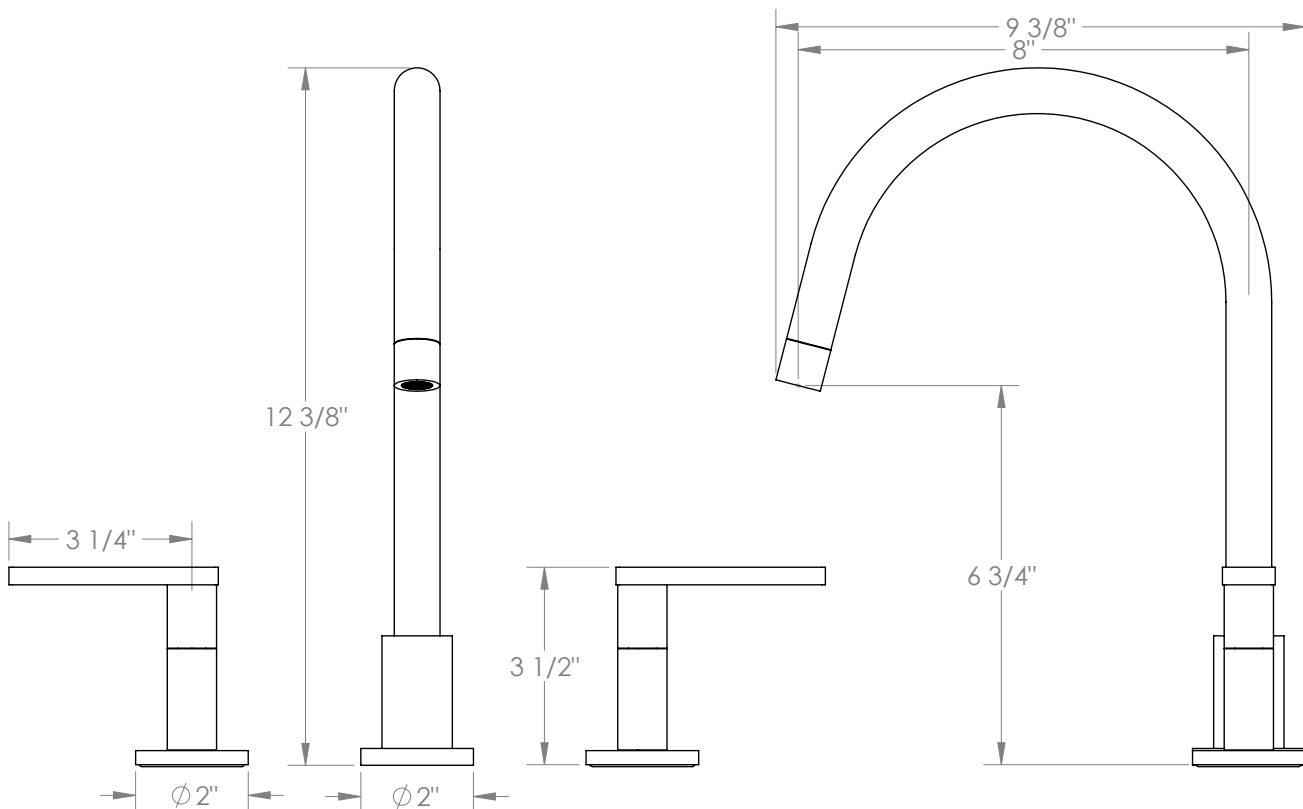

WATERMARK

BROOKLYN, NEW YORK

Rainey 70-7G-RNS4

Deck Mounted, Two Handle, Gooseneck Faucet

- Fits Deck Up To 3" Thick
- Recommended Mounting Hole: 1-3/8"
- All Lead-Free Brass Construction
- Flow Rate: 1.75 GPM
- 1/4 Turn Ceramic Cartridge
- 360° Rotating Spout
- Professional Installation Required

Available in all finishes shown on the [Watermark Designs website](https://www.watermark-designs.com)

Meets the applicable requirements of ASME A112.18.1-2005/CSA B125.1-05, entitled "Plumbing Supply Fittings".

Watermark Designs reserves the right to make revisions without notice to produce specifications. All product dimensions are nominal.

02/2022

350 Dewitt Ave. Brooklyn, NY 11207 USA | T: 1 718 257 2800 | F: 1 718 257 2144 | customerservice@watermark-designs.com