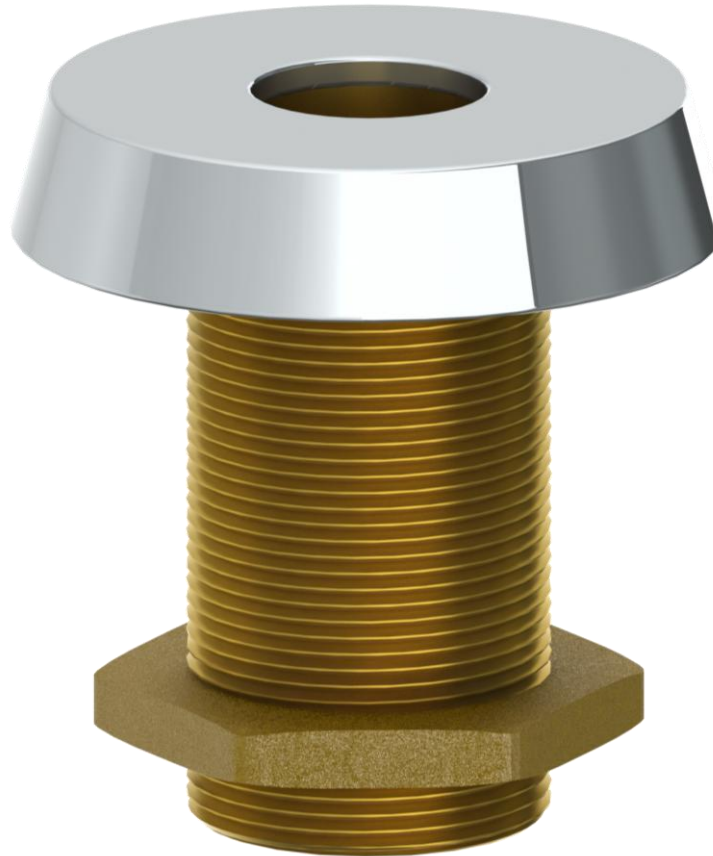

H-BS37

Deck Mounted H-Base
Blue Collection

WATERMARK DESIGNS 9/5/2018