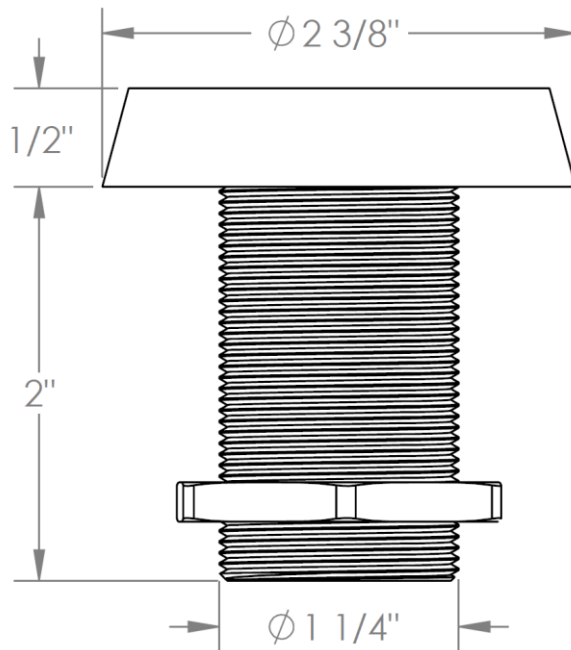

H-BS37

Deck Mounted H-Base
Blue Collection

WATERMARK DESIGNS 9/5/2018