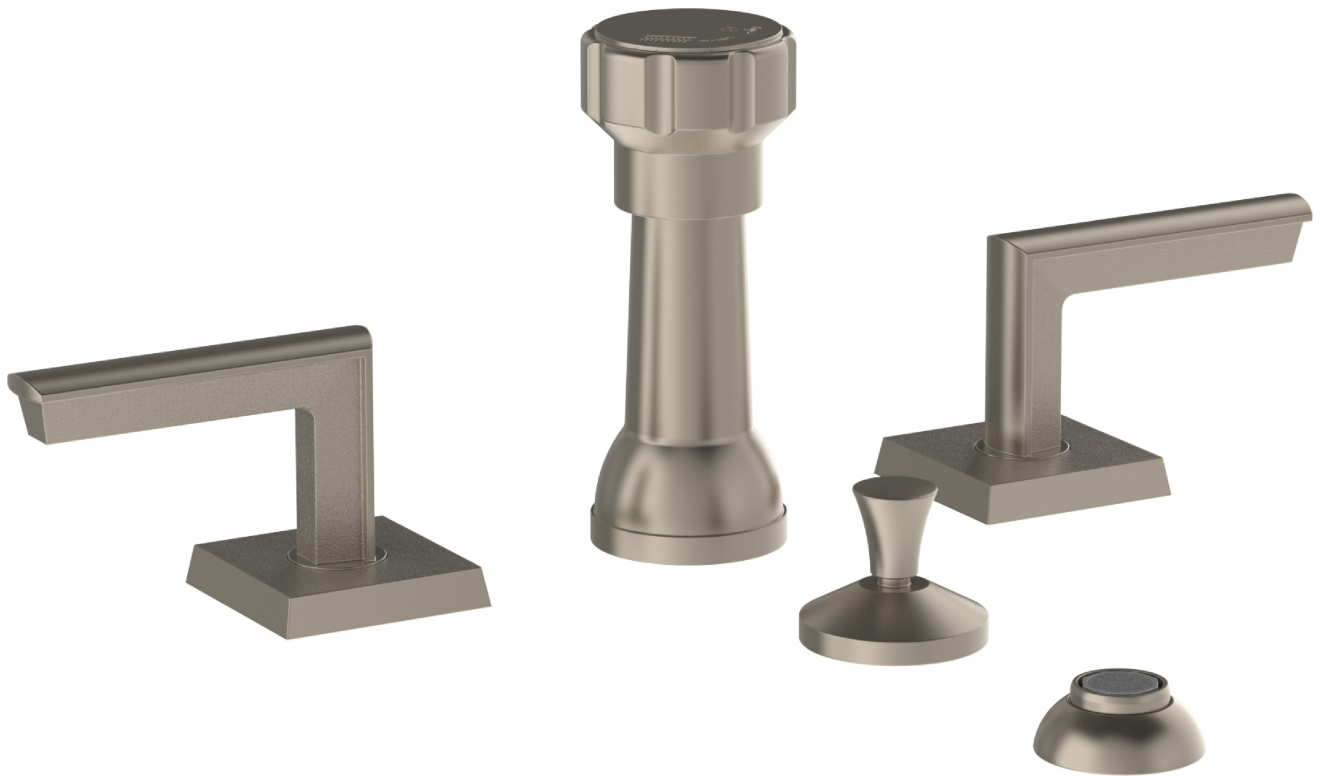

64-4-BR4

Deck Mounted Bidet

Meets the applicable requirements of ASME A112.18.1-2005/CSA B125.1-05, entitled "Plumbing Supply Fittings"

WATERMARK DESIGNS 8/15/2019

350 Dewitt Ave Brooklyn NY 11207 USA T 718 257 2800 F 718 257 2144 info@watermark-designs.com