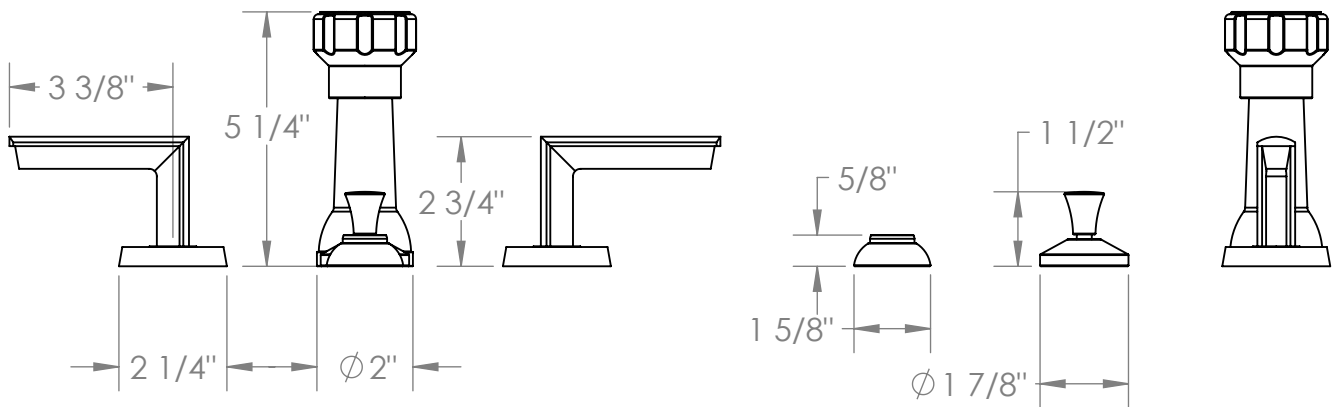

64-4-BR4

Deck Mounted Bidet

Meets the applicable requirements of ASME A112.18.1-2005/CSA B125.1-05, entitled "Plumbing Supply Fittings"

WATERMARK DESIGNS 8/15/2019

350 Dewitt Ave Brooklyn NY 11207 USA T 718 257 2800 F 718 257 2144 info@watermark-designs.com