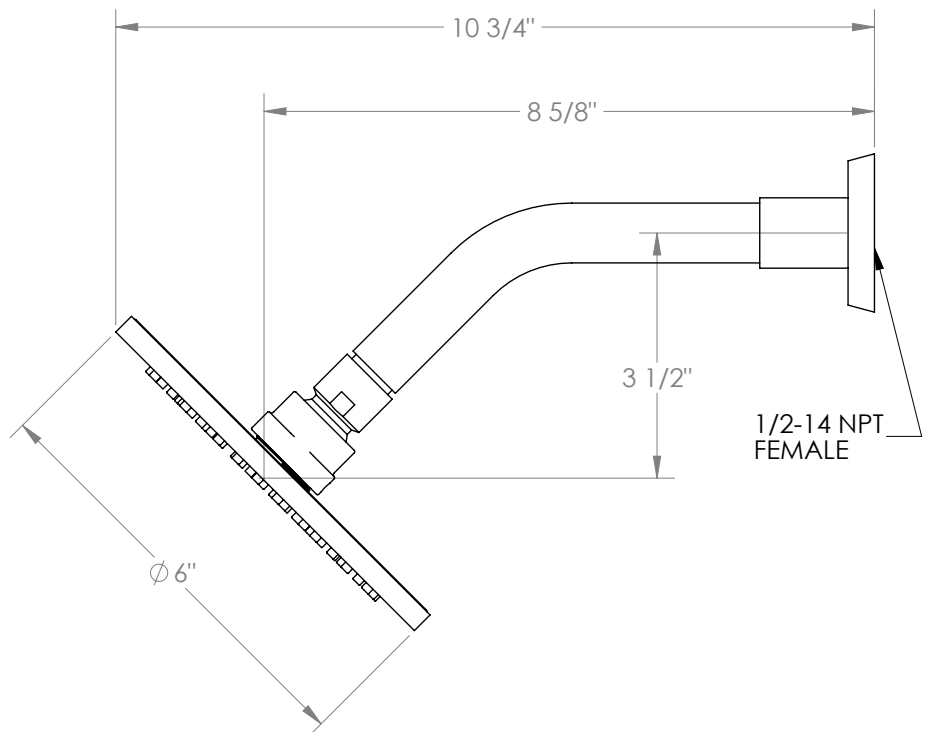

WATERMARK

BROOKLYN, NEW YORK

Blue
37-HAF

Wall Mounted Showerhead

- Flow Rate: 1.75 GPM at 80 psi
- Self-Cleaning Silicone Jets
- Includes: SS-BLU70AF and SH-TIT45.
- Professional Installation Required.

Available in all finishes shown on the [Watermark Designs website](#)

Meets the applicable requirements of ASME A112.18.1-2005/CSA B125.1-05, entitled "Plumbing Supply Fittings".

Watermark Designs reserves the right to make revisions without notice to product specifications. All product dimensions are nominal.