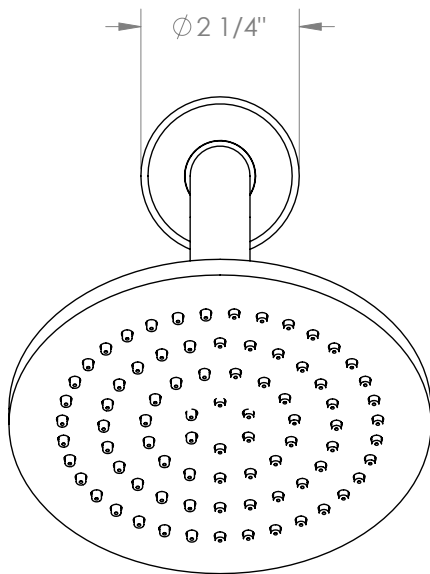

WATERMARK

BROOKLYN, NEW YORK

Blue
37-HAF

Wall Mounted Showerhead

- Flow Rate: 1.75 GPM at 80 psi
- Self-Cleaning Silicone Jets
- Includes: SS-BLU70AF and SH-TIT45.
- Professional Installation Required.

Available in all finishes shown on the [Watermark Designs website](#)

Meets the applicable requirements of ASME A112.18.1-2005/CSA B125.1-05, entitled "Plumbing Supply Fittings".

Watermark Designs reserves the right to make revisions without notice to product specifications. All product dimensions are nominal.