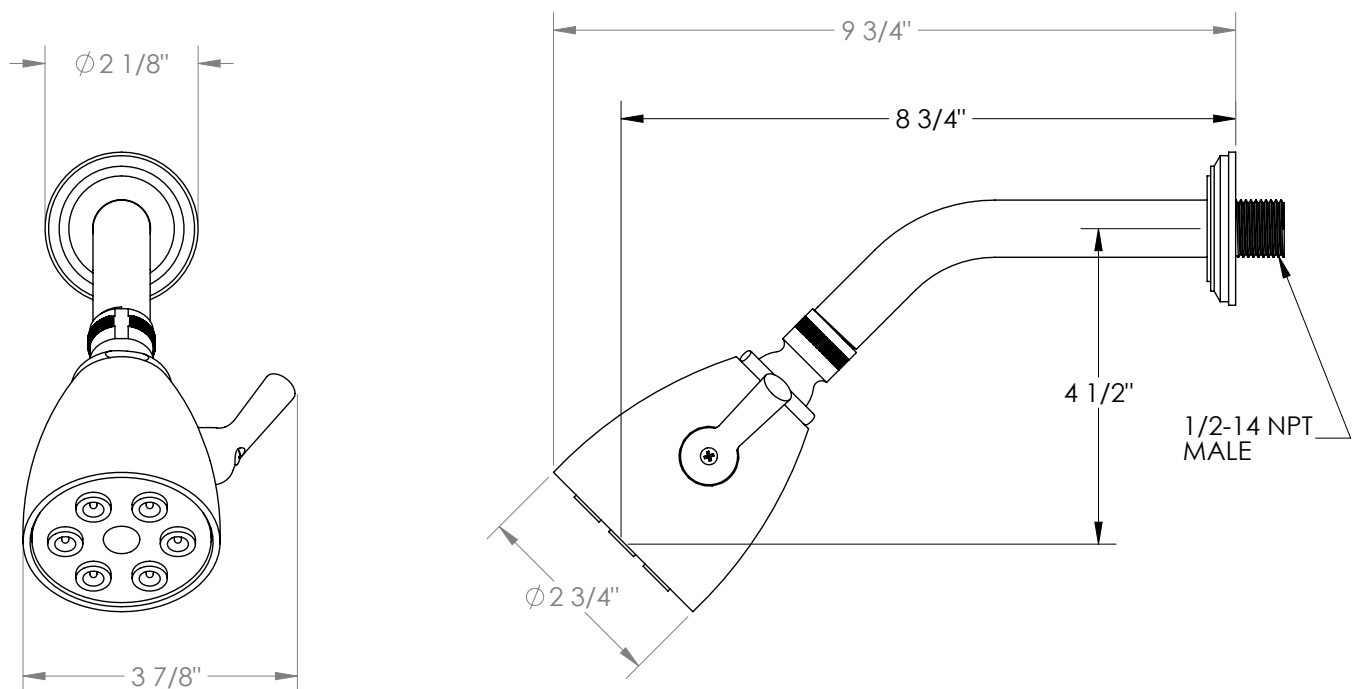

## Stratford 321-HAF

Wall Mounted Showerhead

- Flow Rate: 1.75 GPM at 80 psi
- Adjustable Plastic Nozzles
- Two Lever-Controlled Spray Patterns: Jet and Soak
- Includes: SS-403TRAF and SH-503.
- Professional Installation Required.

Available in all finishes shown on the [Watermark Designs website](#)

Meets the applicable requirements of ASME A112.18.1-2005/CSA B125.1-05, entitled "Plumbing Supply Fittings".

Watermark Designs reserves the right to make revisions without notice to product specifications. All product dimensions are nominal.