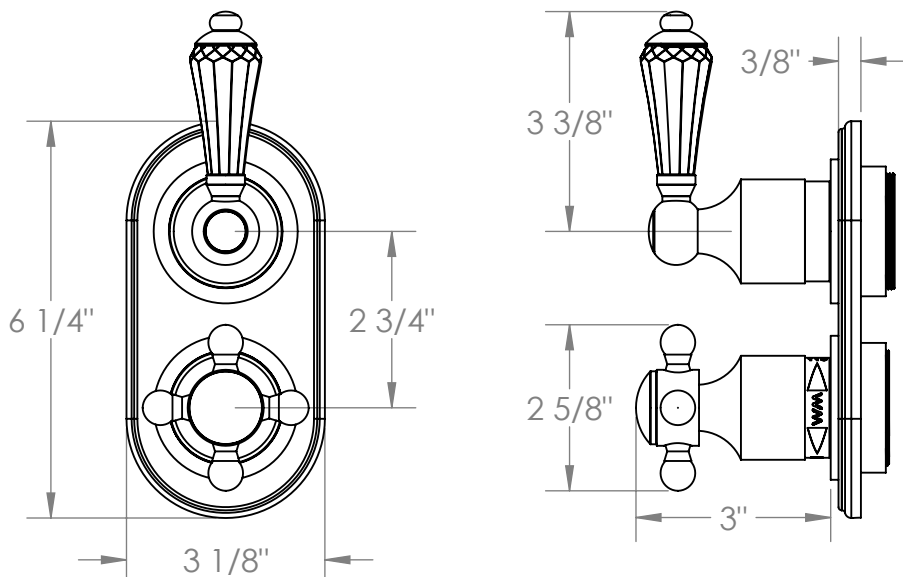

313-T25-SW

Wall Mounted Mini Thermostatic Shower Trim with Built-In Control
For use with SS-TH60 or SS-TH70 concealed rough

Meets the applicable requirements of ASME A12.18.1-2005/CSA B125.1-05, entitled "Plumbing Supply Fittings"