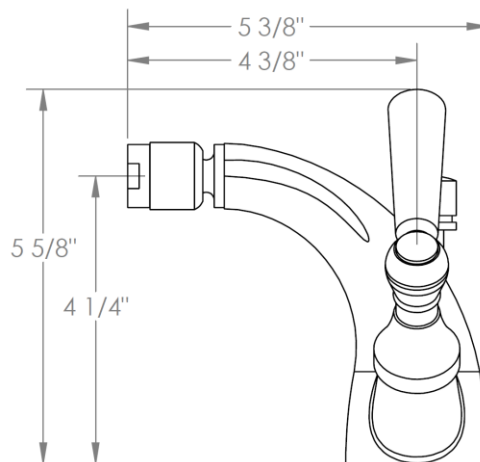

313-4.1-__

Deck Mounted Bidet Monoblock

Includes MPU7 pop-up drain

Note: Some building codes may require remote backflow preventers installed in the supply lines

HANDLE TRIM OPTIONS

AX – LOS ANGELES

SW – SAN FRANCISCO