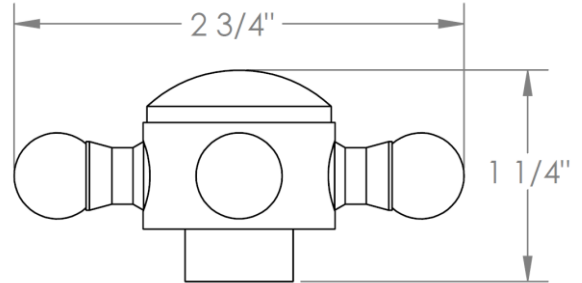

313-4.1-__

Deck Mounted Bidet Monoblock

Includes MPU7 pop-up drain

Note: Some building codes may require remote backflow preventers installed in the supply lines

HANDLE TRIM OPTIONS

AX – LOS ANGELES

SW – SAN FRANCISCO