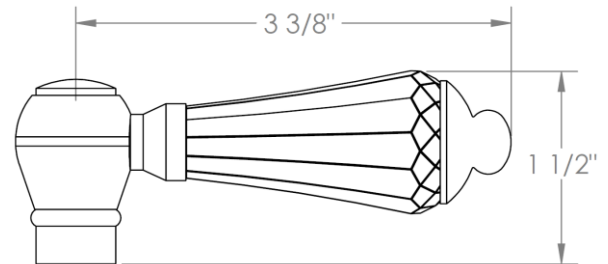

313-4.1-__

Deck Mounted Bidet Monoblock

Includes MPU7 pop-up drain

Note: Some building codes may require remote backflow preventers installed in the supply lines

HANDLE TRIM OPTIONS

AX – LOS ANGELES

SW – SAN FRANCISCO