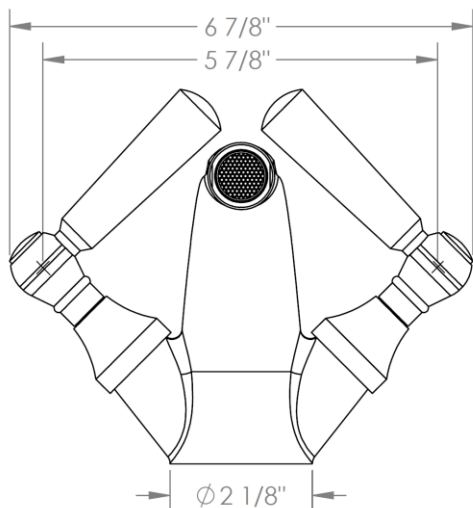

313-4.1-__

Deck Mounted Bidet Monoblock

Includes MPU7 pop-up drain

Note: Some building codes may require remote backflow preventers installed in the supply lines

HANDLE TRIM OPTIONS

AX – LOS ANGELES

SW – SAN FRANCISCO