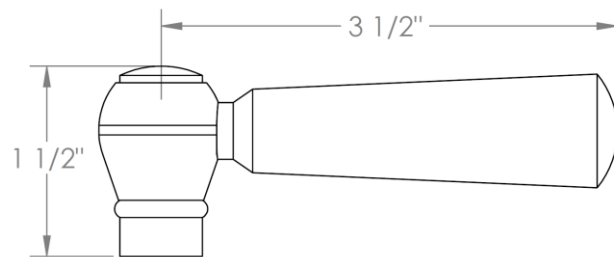

HANDLE TRIM OPTIONS

AX – LOS ANGELES

SW – SAN FRANCISCO

WW – BOSTON

Y2 – WILLIAMS