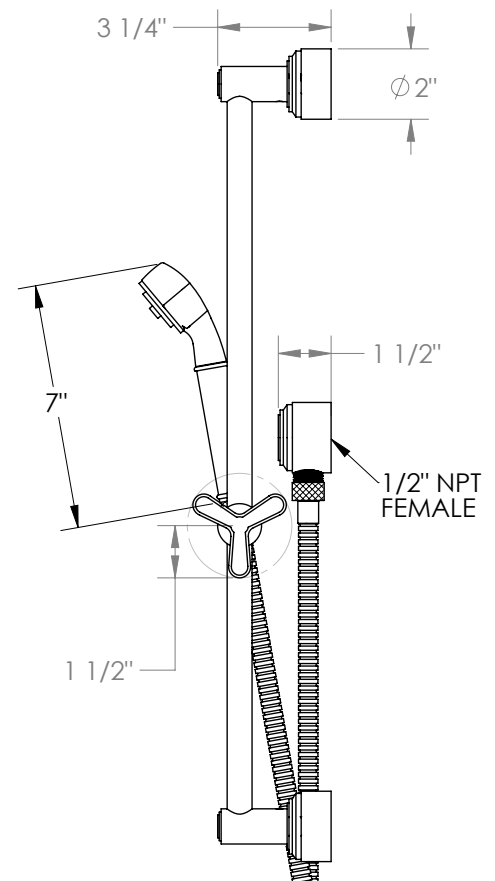

## Transitional 29-HSPB1-TR15 Positioning Bar Shower Kit with Hand Shower

- Handshower Flow Rate: 1.75 GPM
- Slide bar features an adjustable shower holder that can be set along length of bar and can be set at angle up to 45°
- Hose Length: 69"
- Includes two backflow preventers- one in the hand shower and one in the wall elbow

### Includes The Following Components:

- Shower Positioning Bar: 29-6524
- Hand Shower: SH-S1000B2
- Wall Elbow: ELB-TR01
- Shower Hose: DS-4079

Available in all finishes shown on the [Watermark Designs website](https://www.watermark-designs.com)

Meets the applicable requirements of ASME A112.18.1-2005/CSA B125.1-05, entitled "Plumbing Supply Fittings".

Watermark Designs reserves the right to make revisions without notice to produce specifications. All product dimensions are nominal.