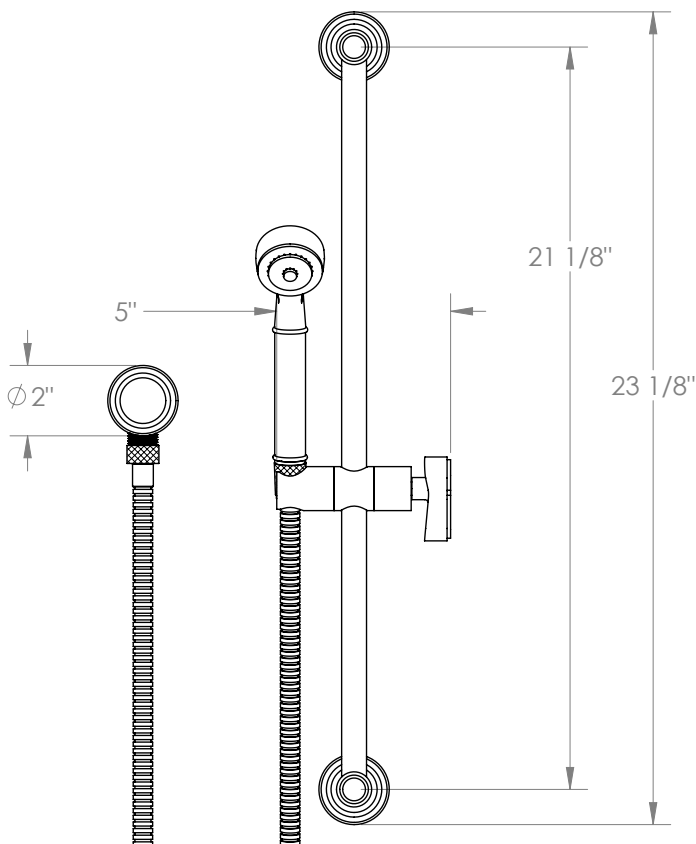

## Transitional 29-HSPB1-TR15 Positioning Bar Shower Kit with Hand Shower

- Handshower Flow Rate: 1.75 GPM
- Slide bar features an adjustable shower holder that can be set along length of bar and can be set at angle up to 45°
- Hose Length: 69"
- Includes two backflow preventers- one in the hand shower and one in the wall elbow

### Includes The Following Components:

- Shower Positioning Bar: 29-6524
- Hand Shower: SH-S1000B2
- Wall Elbow: ELB-TR01
- Shower Hose: DS-4079

Available in all finishes shown on the [Watermark Designs website](https://www.watermark-designs.com)

Meets the applicable requirements of ASME A112.18.1-2005/CSA B125.1-05, entitled "Plumbing Supply Fittings".

Watermark Designs reserves the right to make revisions without notice to produce specifications. All product dimensions are nominal.