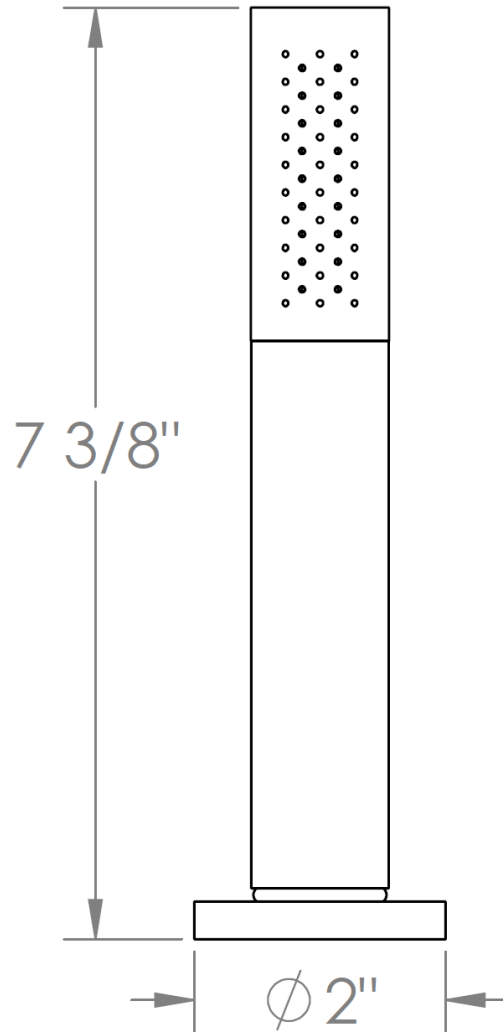

**27-DHS**

Deck Mounted Pull Out Slim Hand Shower Set

Includes DM-3079 hose

Flow Rate: 1.75 GPM

Meets the applicable requirements of ASME A112.18.1-2005/CSA B125.1-05, entitled "Plumbing Supply Fittings"

**WATERMARK DESIGNS 1/21/2019**