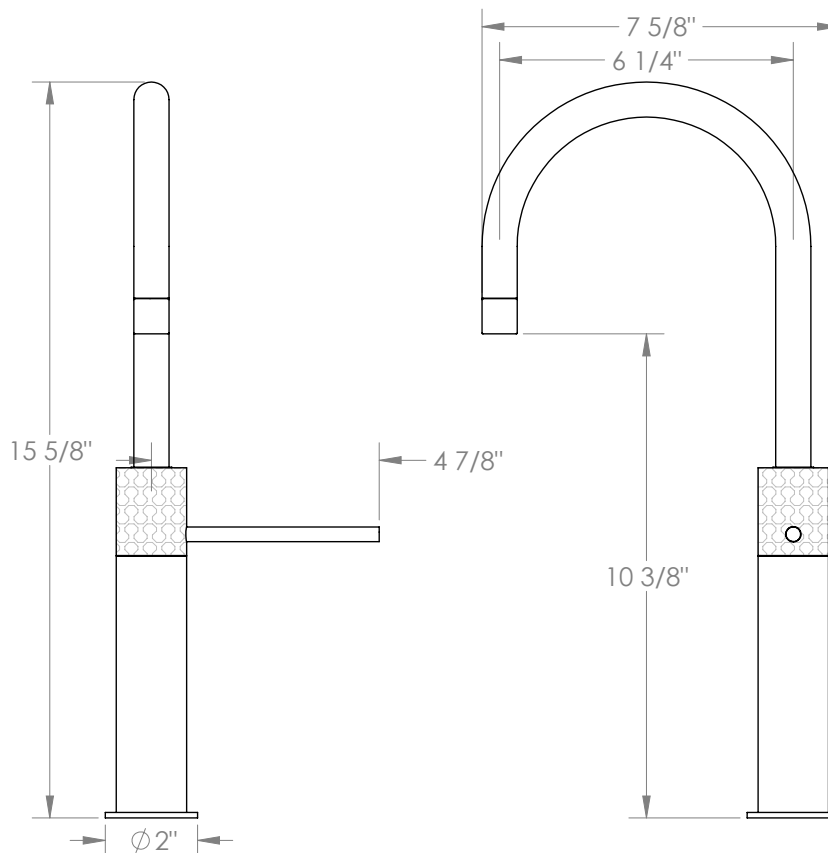

WATERMARK

BROOKLYN, NEW YORK

Sense 27-9.3-CL14

Deck Mounted, Monoblock Kitchen Prep Faucet

- Fits Deck Up To 1-1/2" Thick
- Recommended Mounting Hole: 1-3/8"
- All Lead-Free Brass Construction
- Flow Rate: 1.75 GPM
- Ceramic Mixing Cartridge
- 360° Rotating Spout
- Professional Installation Required

Available in all finishes shown on the [Watermark Designs website](#)

Meets the applicable requirements of ASME A112.18.1-2005/CSA B125.1-05, entitled "Plumbing Supply Fittings".

Watermark Designs reserves the right to make revisions without notice to produce specifications. All product dimensions are nominal.