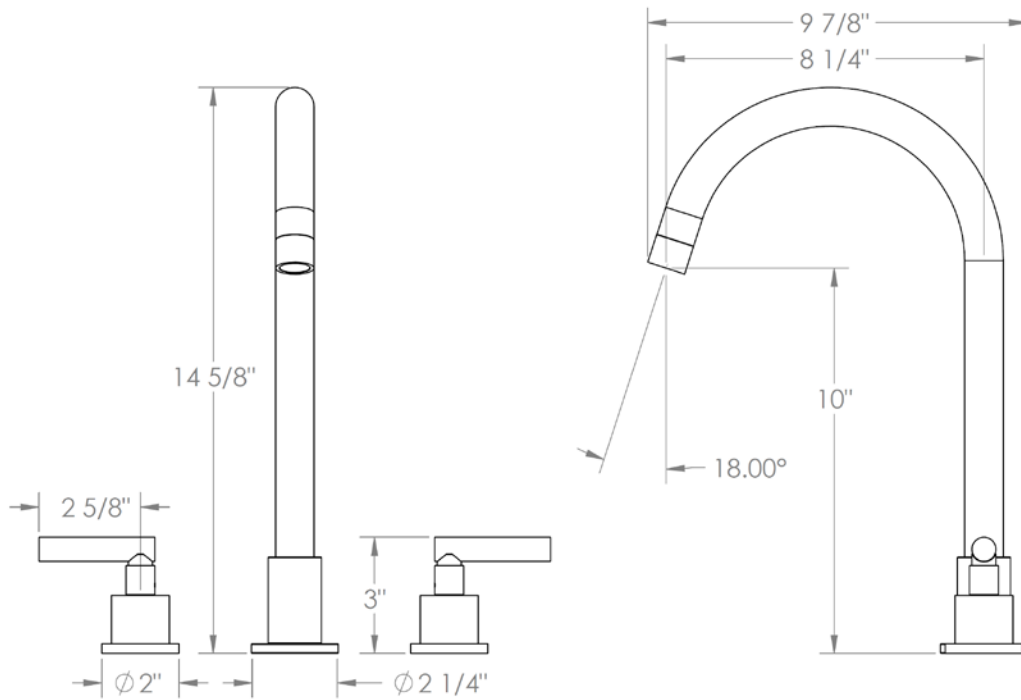

**27-8-CL14**

**Deck Mounted 3 Hole Bath Set**

Meets the applicable requirements of ASME A112.18.1-2005/CSA B125.1-05, entitled "Plumbing Supply Fittings"

**WATERMARK DESIGNS 4/10/2018**

350 Dewitt Ave Brooklyn NY 11207 USA T 718 257 2800 F 718 257 2144 info@watermark-designs.com