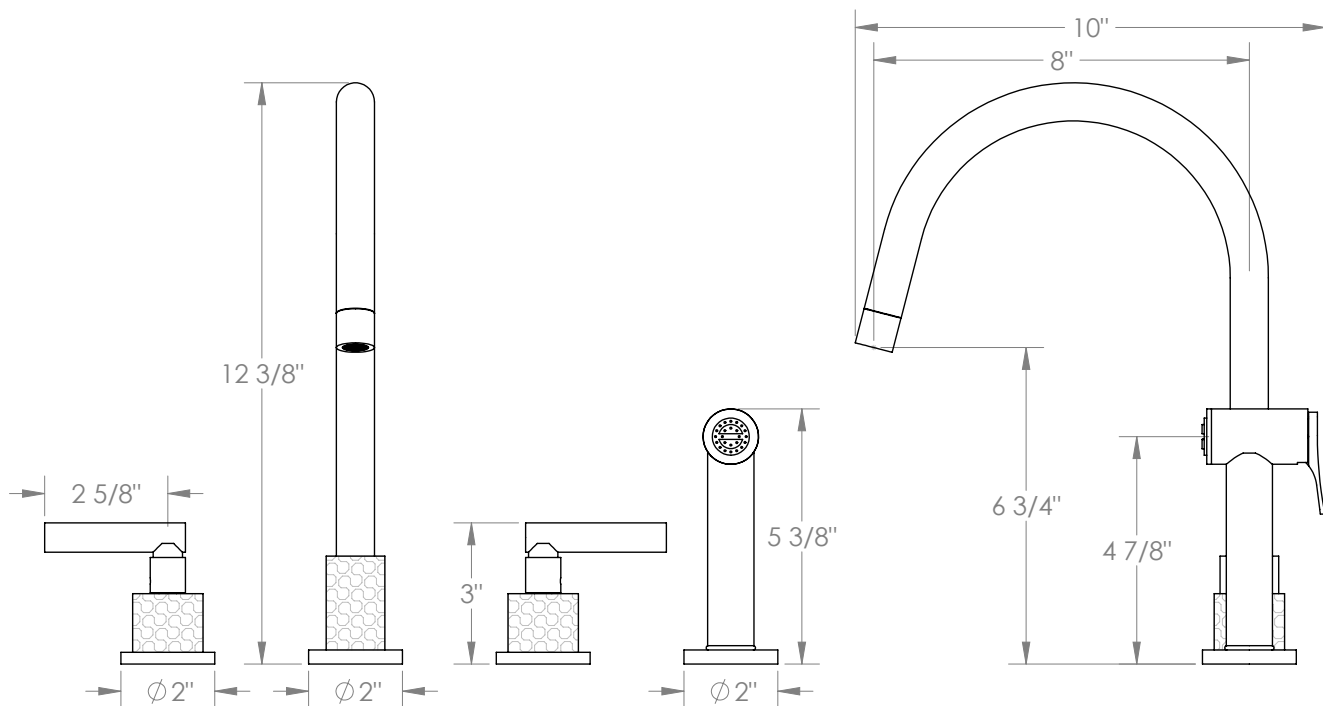

WATERMARK

BROOKLYN, NEW YORK

Sense 27-7.1-CL14

Deck Mounted, Two Handle Faucet with Side Spray

- Side Spray Hose Length: 50" (Final Length May Vary)
- Fits Deck Up To 1-3/4" Thick
- Recommended Mounting Hole: 1-3/8"
- All Lead-Free Brass Construction
- Flow Rate: 1.75 GPM
- 1/4 Turn Ceramic Cartridge
- 360° Rotating Spout
- Professional Installation Required

Available in all finishes shown on the [Watermark Designs website](#)

Meets the applicable requirements of ASME A112.18.1-2005/CSA B125.1-05, entitled "Plumbing Supply Fittings".

Watermark Designs reserves the right to make revisions without notice to produce specifications. All product dimensions are nominal.