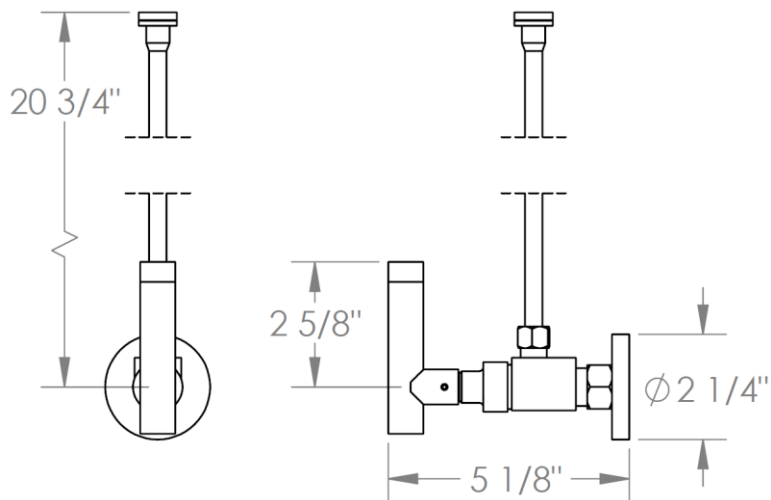

**25-MAS5-IN14**

Toilet Angle Stop Kit

1/2" Compression x 3/8" OD Compression

**WATERMARK DESIGNS 1/30/2019**

350 Dewitt Ave Brooklyn NY 11207 USA T 718 257 2800 F 718 257 2144 info@watermark-designs.com