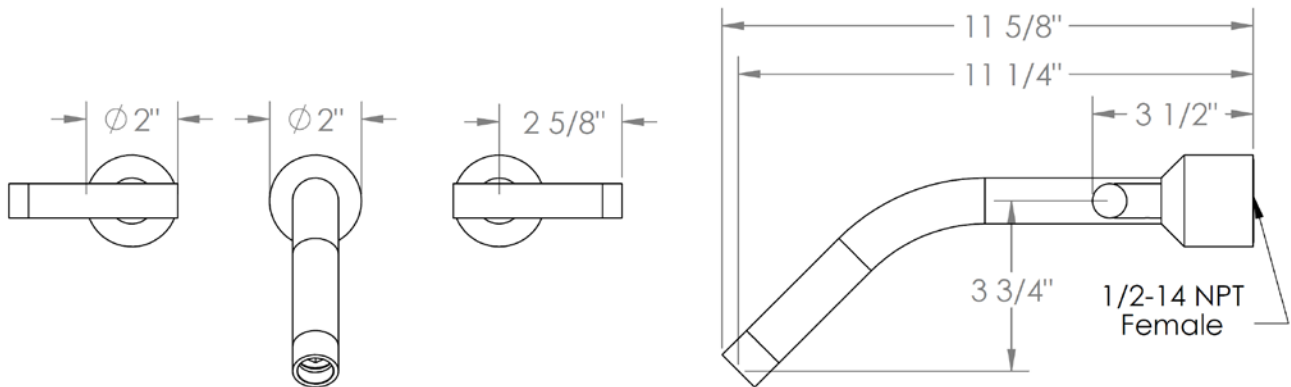

25-5-IN14

Deck Mounted 3 Hole Bath Set

For use with SS-506 or SS-THV2.2-26C concealed rough

Meets the applicable requirements of ASME A112.18.1-2005/CSA B125.1-05, entitled "Plumbing Supply Fittings"