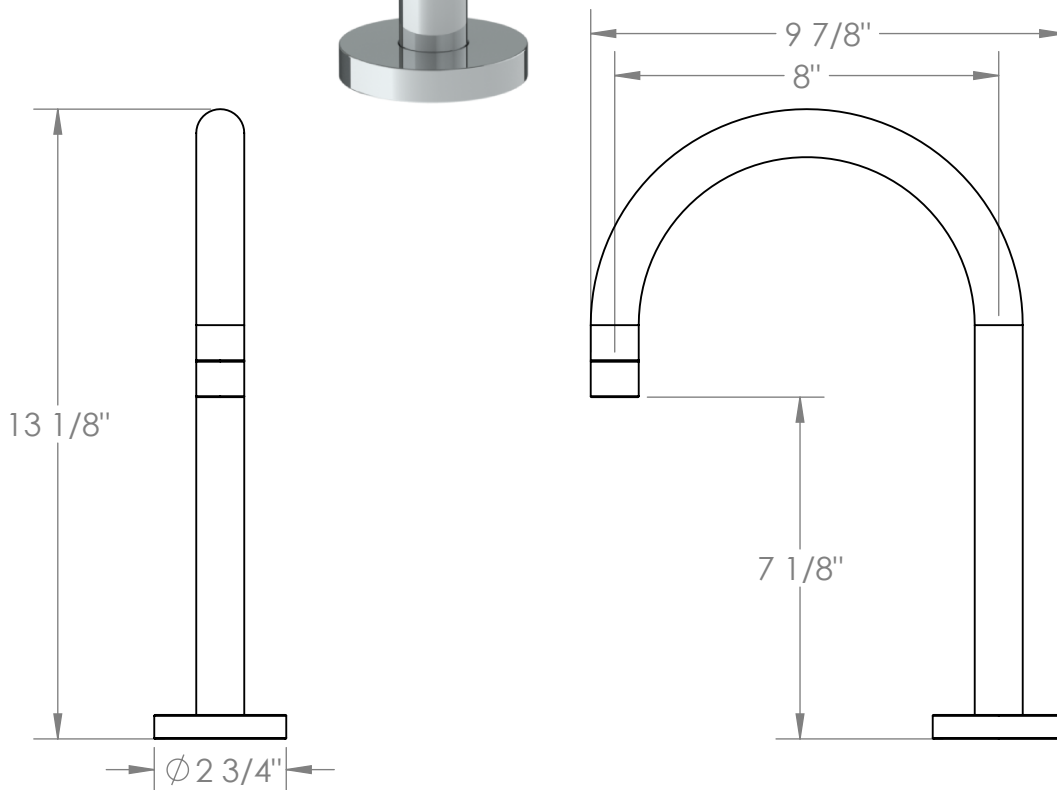

22-DSG

Deck Mounted Gooseneck Bath Spout

Meets the applicable requirements of ASME A112.18.1-2005/CSA B125.1-05, entitled "Plumbing Supply Fittings"

WATERMARK DESIGNS 11/13/2019

350 Dewitt Ave Brooklyn NY 11207 USA T 718 257 2800 F 718 257 2144 info@watermark-designs.com