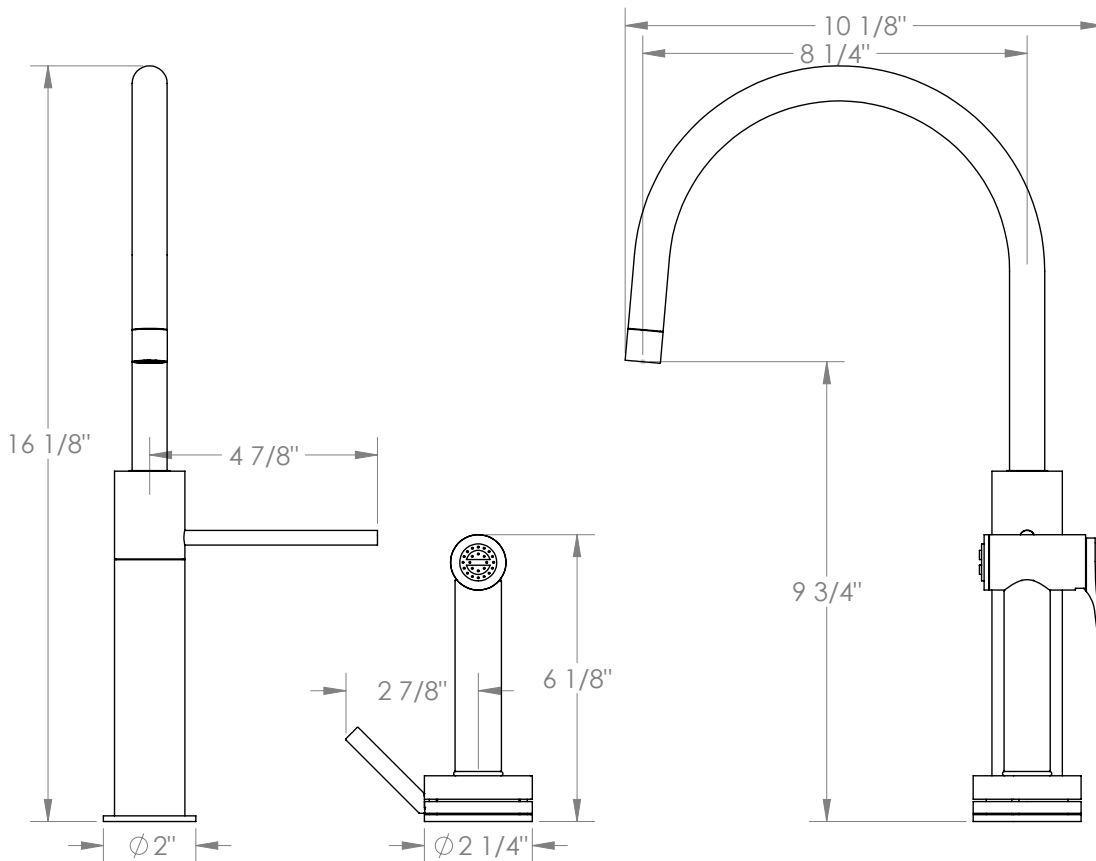

WATERMARK

BROOKLYN, NEW YORK

Titanium 22-7.4-TIB

Deck Mounted, Monoblock Kitchen Faucet with
Side Spray

- Side Spray Hose Length: 50" (Final Length May Vary)
- Fits Deck Up To 1-1/2" Thick
- Recommended Mounting Hole: 1-3/8"
- All Lead-Free Brass Construction
- Flow Rate: 1.75 GPM
- Ceramic Mixing Cartridge
- 360° Rotating Spout
- Professional Installation Required

Available in all finishes shown on the [Watermark Designs website](#)

Meets the applicable requirements of ASME A112.18.1-2005/CSA B125.1-05, entitled "Plumbing Supply Fittings".

Watermark Designs reserves the right to make revisions without notice to produce specifications. All product dimensions are nominal.