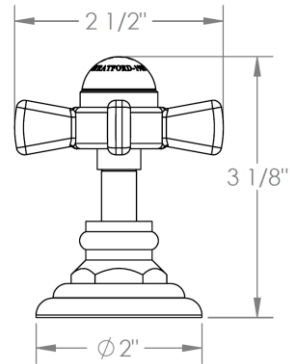

206-DTH-

Trim for Deck Mounted Valve

Porcelain cross and lever buttons engraved "HOT"

For use with SS-508-H concealed rough

HANDLE TRIM OPTIONS

S1 - PRESTON

S2 - WALTHAM

SWA - DARIEN