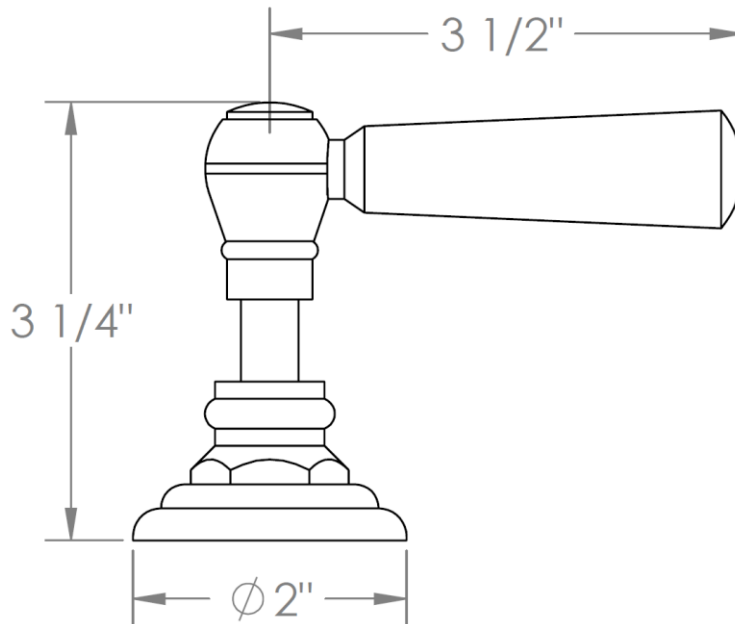

206-DTH-

Trim for Deck Mounted Valve

Porcelain cross and lever buttons engraved "HOT"

For use with SS-508-H concealed rough

HANDLE TRIM OPTIONS

S1 - PRESTON

S2 - WALTHAM

SWA - DARIEN