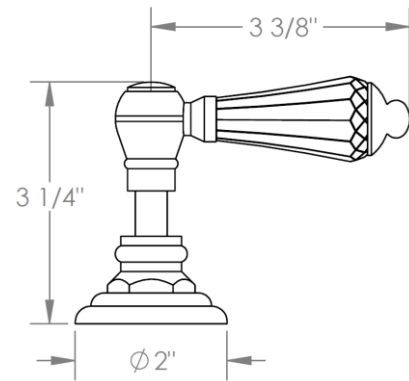

206-DTH-

Trim for Deck Mounted Valve

Porcelain cross and lever buttons engraved "HOT"

For use with SS-508-H concealed rough

HANDLE TRIM OPTIONS

S1 - PRESTON

S2 - WALTHAM

SWA - DARIEN