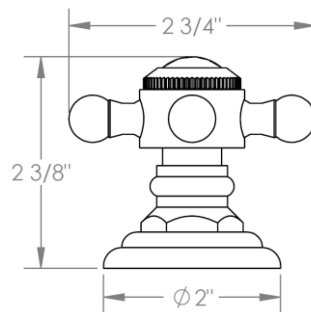

HANDLE TRIM OPTIONS

S2 - WALTHAM

SWA - DARIEN

V - WALES