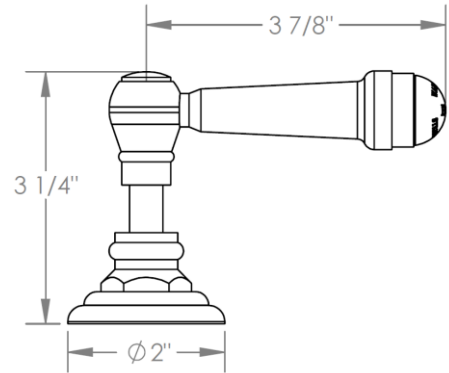

206-DTH-

Trim for Deck Mounted Valve

Porcelain cross and lever buttons engraved "HOT"

For use with SS-508-H concealed rough

HANDLE TRIM OPTIONS

S1 - PRESTON

S2 - WALTHAM

SWA - DARIEN