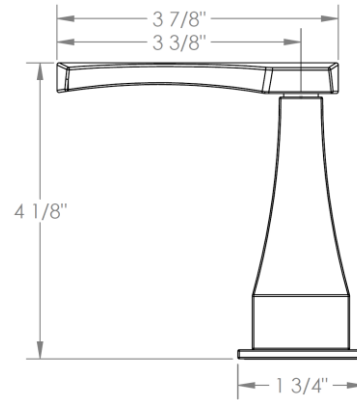

125-DTD-BG4

Trim Only for Deck Mounted Valve
Requires SS-DD4 concealed rough

Chelsea Handle Trim Options

BG4 – JOYCE

BG5 – MARKET