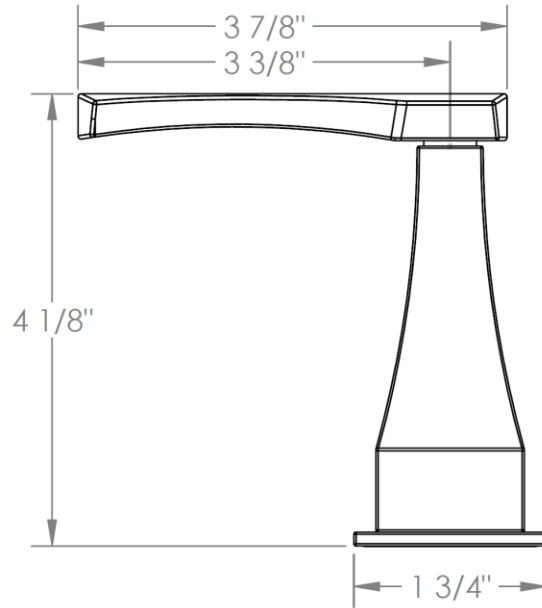

125-DTD-BG4

Trim Only for Deck Mounted Valve
Requires SS-DD4 concealed rough

Chelsea Handle Trim Options

BG4 – JOYCE

BG5 – MARKET