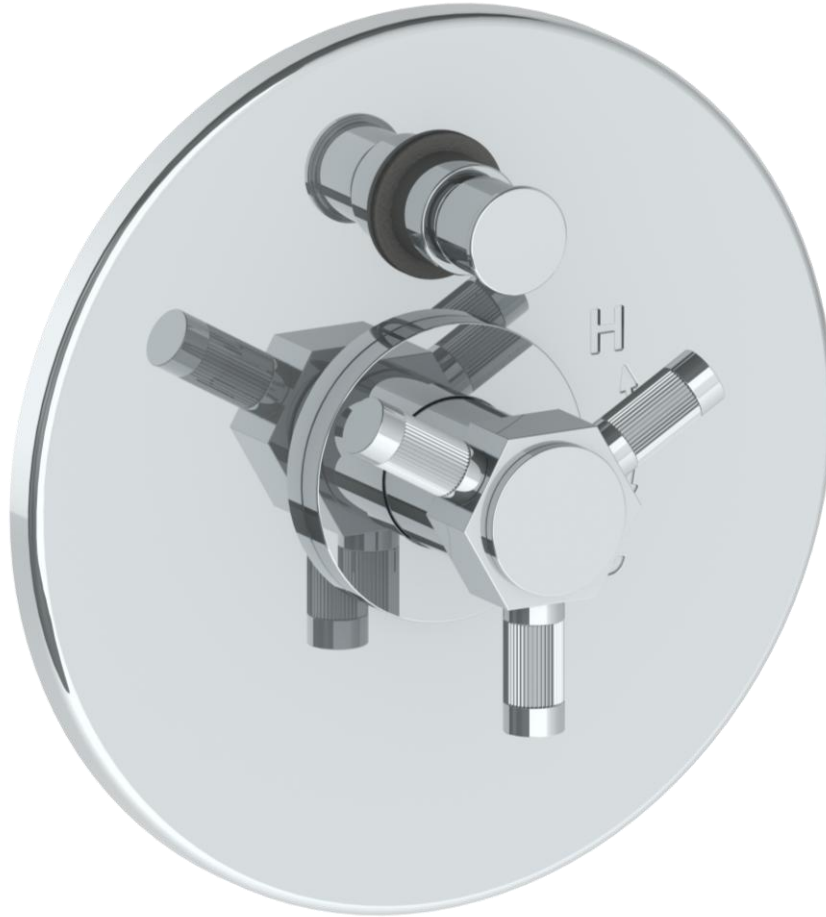

111-P90-SP5

Trim Kit Only for Pressure Balance Valve with Diverter
Requires SS-PB85 concealed rough

WATERMARK DESIGNS 12/28/2018