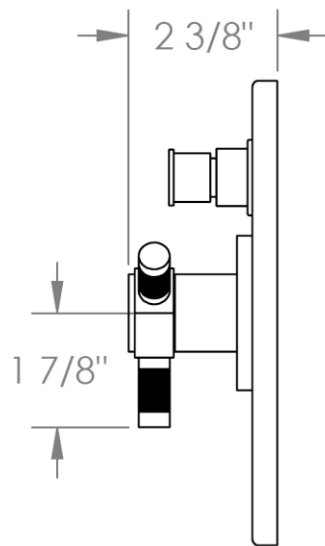

111-P90-SP5

Trim Kit Only for Pressure Balance Valve with Diverter
Requires SS-PB85 concealed rough

WATERMARK DESIGNS 12/28/2018