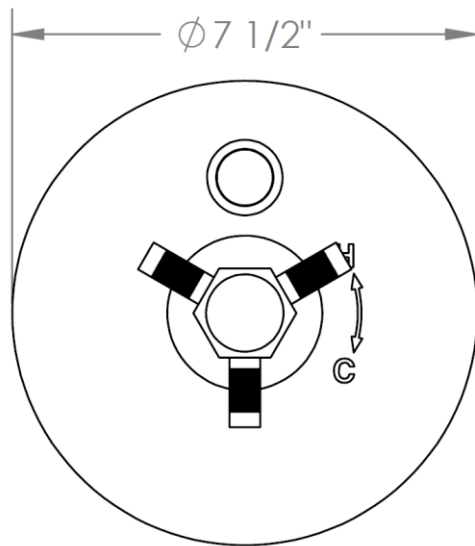

111-P90-SP5

Trim Kit Only for Pressure Balance Valve with Diverter
Requires SS-PB85 concealed rough

WATERMARK DESIGNS 12/28/2018