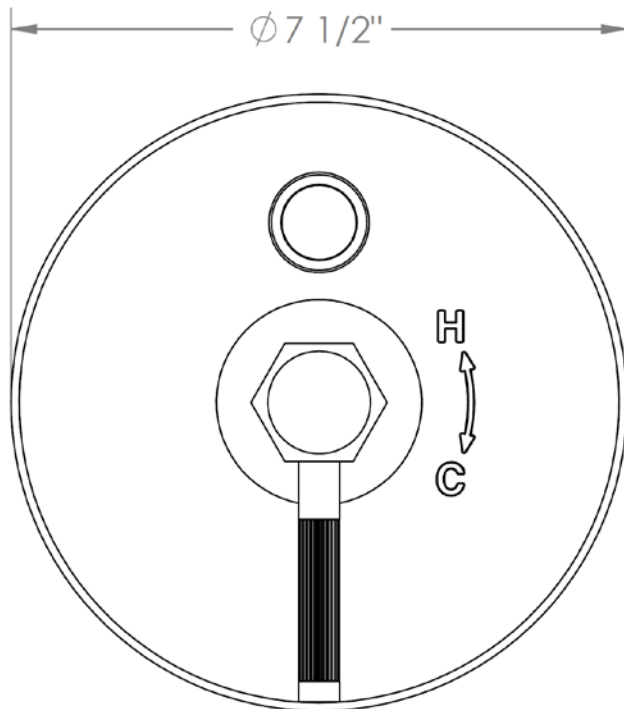

111-P90-SP4

Trim Kit for Pressure Balance Valve

For use with SS-PB85 pressure balance valve

WATERMARK DESIGNS 4/4/2018