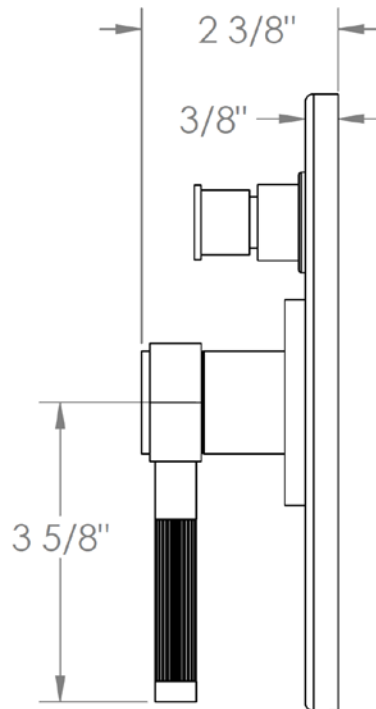

111-P90-SP4

Trim Kit for Pressure Balance Valve

For use with SS-PB85 pressure balance valve

WATERMARK DESIGNS 4/4/2018