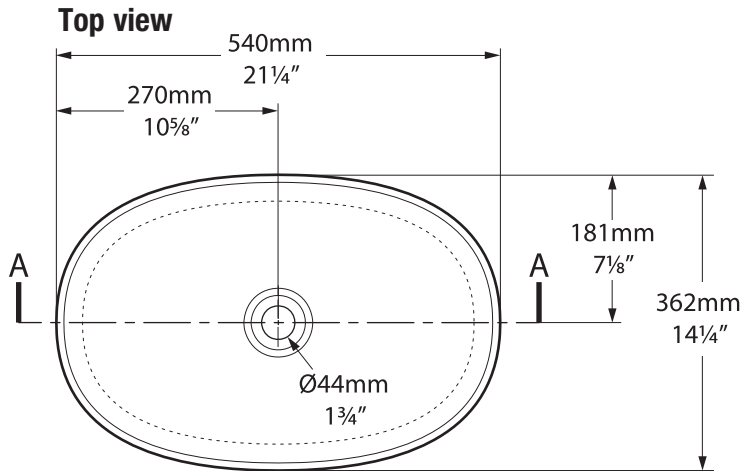

# ios 54 VB-IOS-54

**Front view**

**Side view**

**Section AA**

\*All measurements subject to +/-5% tolerance