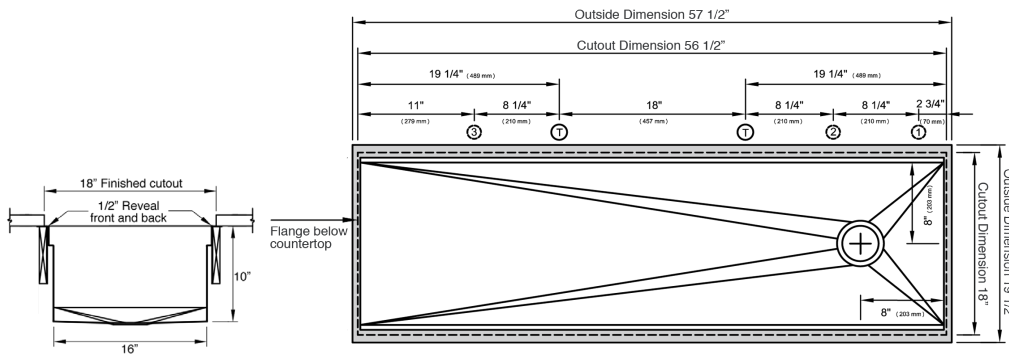

Exclusive Gray Resin

Specifications

Single bowl
Users: 1-2
Culinary Tools included: Seven (9 pcs)
Galley Taps recommended: Two
Outside dimensions: 57 1/2" x 19 1/2" x 10 5/16"
Counter top cutout: 56 1/2" x 18"
Basin area: 56" x 16"
Minimum cabinet size: 60" or 150cm

Culinary Tools included

- (2) Dual Tier Cutting Boards 17" x 18"
- (1) Dual Tier Drying Racks 17" x 18"
- (2) 11" Colanders
- (2) 11" Mixing Bowls with lids
- (2) Dual Tier Platforms for Colanders, Mixing Bowls 17" x 18"

Suggested maximum inside corner radius of counter top cutout 3/8"
Center Tap hole diameters 2" behind cutout
T. Galley Tap 1 3/8" min hole diameter (1 1/2" min hole diameter for fast water jet cut)
1. Galley Deck Switch 1 3/8" min hole diameter or Galley Automatic Strainer Basket knob 1" min and 1 3/8" max hole diameter
2. Galley Hot and Cold Water Dispenser* 1 3/8" min hole diameter (1 1/2" min hole diameter for fast water jet cut) or Galley Soap Dispenser 1" min to 1 3/8" max hole diameter
3. Galley Soap Dispenser
*Galley Hot and Cold Water dispenser requires a minimum 8" clearance to center if installed to the right of the Galley Tap