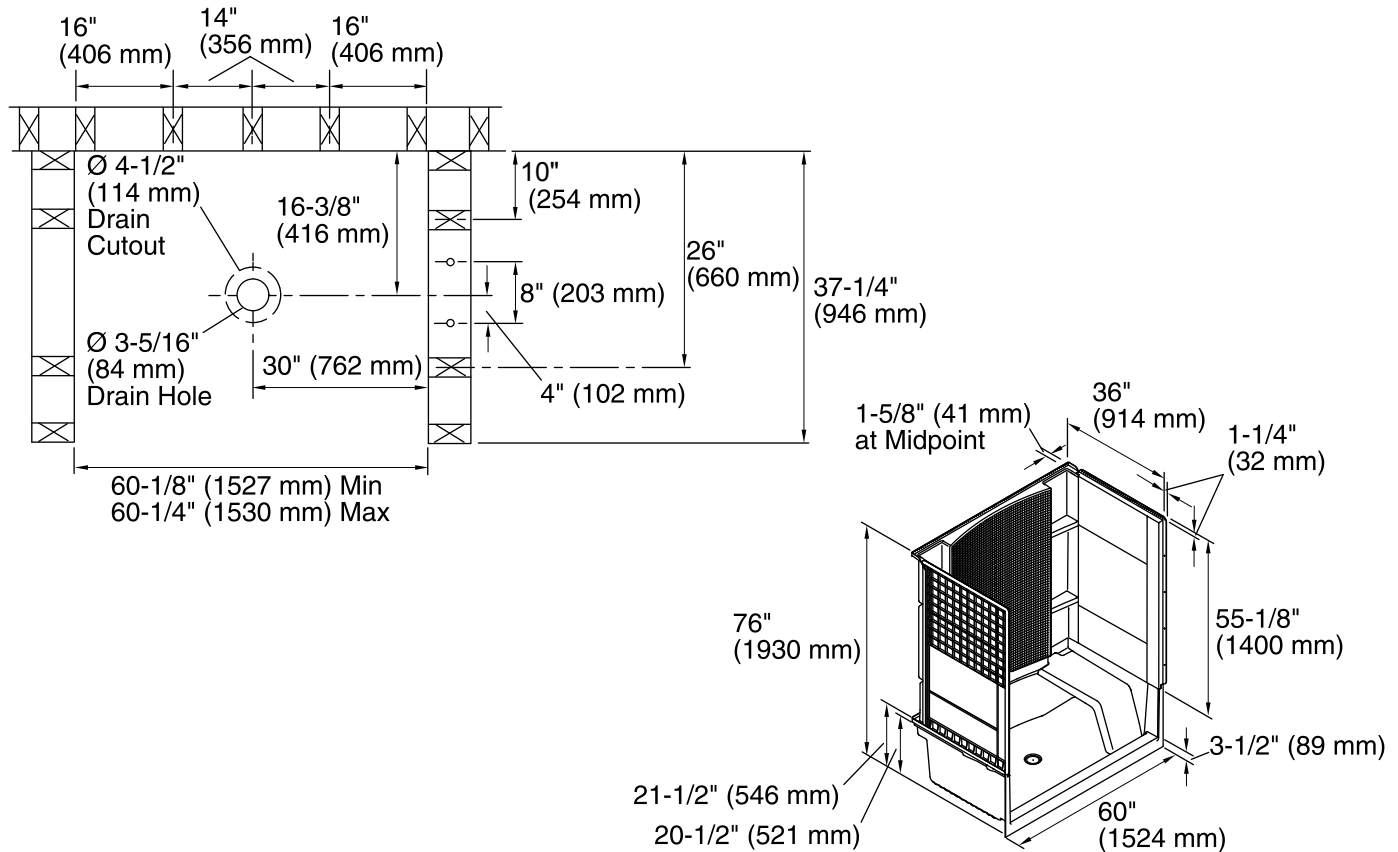

**Features**

- Alcove installation
- 3-1/2" threshold
- Solid Vikrell material
- Durable high-gloss finish
- Center drain
- Pivot snap-together modular design
- No caulk required
- Removable seat

**Included Components**

Product consists of:

- 72291100 60" Seated Shower Base
- 71164100 60" x 36" Bath/Shower Wall Set
- 72286104 Removable Shower Seat

**Codes/Standards**

Greenguard UL 2818 - Gold  
HUD, UM Bulletin 73

**Warranty – Bathing Fixtures (and) Kitchen and Utility Sinks Made of Solid Vikrell® Material**  
**STERLING® Warranty - Bathing & Showering Seats**

### Technical Information

All product dimensions are nominal.

Installation:	Three-wall alcove
Drain location:	Center
Minimum flat for door:	3-1/4" (83 mm)
Threshold height:	3-1/2" (89 mm)
Maximum door height:	70-5/8" (1794 mm)
Maximum door width:	56-5/8" (1438 mm)