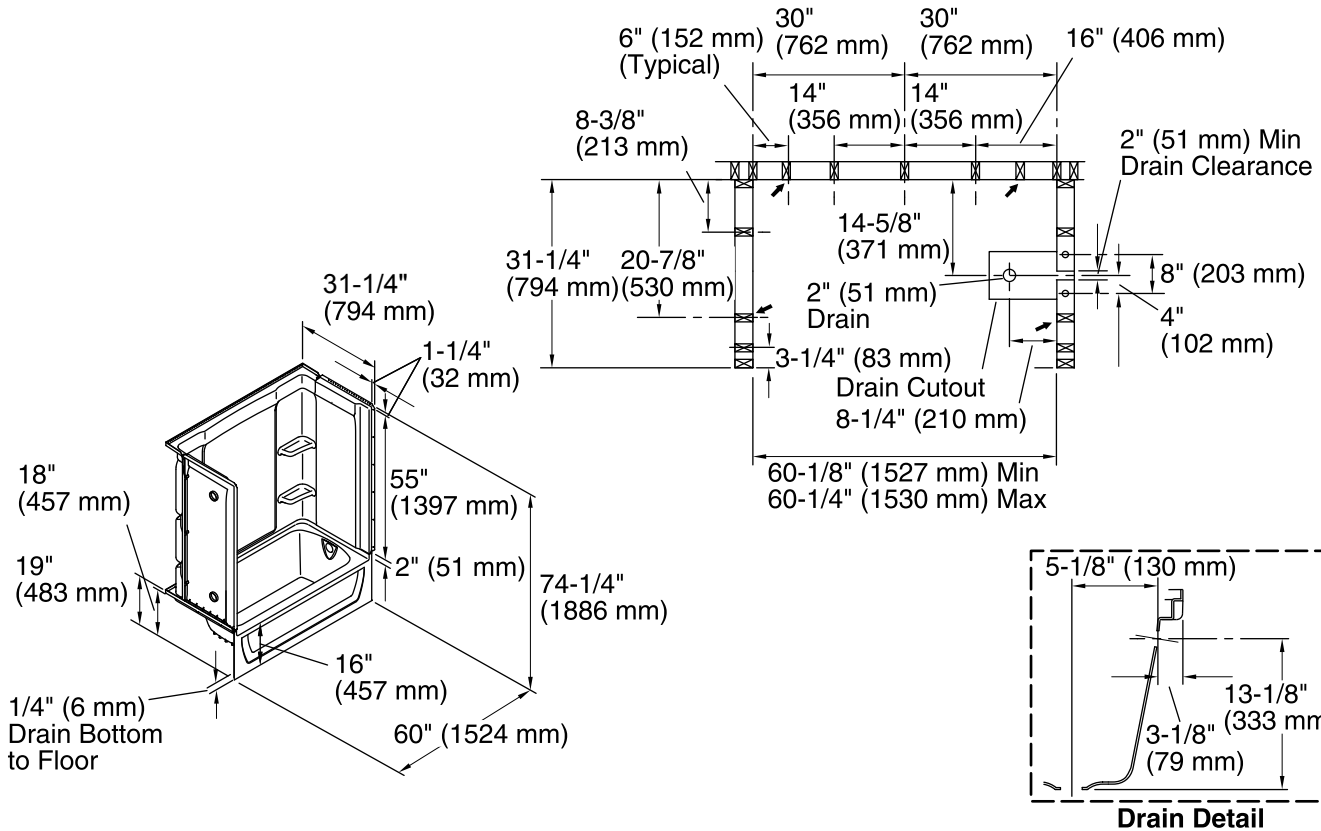

## Included Components

Product consists of:

71374100 60" x 30" Bath/Shower Wall Set

71171120 30" Bath

## Available Colors/Finishes

*Color tiles intended for reference only.*

Color	Code	Description
	0	White
	96	KOHLER Biscuit

**Technical Information**

All product dimensions are nominal.

- Installation: Three-wall alcove
- Drain location: Right
- Basin area, bottom: 45" x 20" (1143 mm x 508 mm)
- Basin area, top: 53" x 23" (1346 mm x 584 mm)
- Water depth: 11-1/4" (286 mm)
- Water capacity: 44 gal (166.6 L)
- Minimum flat for door: 2-3/4" (70 mm)
- Maximum door height: 56-3/4" (1441 mm)
- Maximum door width: 57-11/16" (1465 mm)