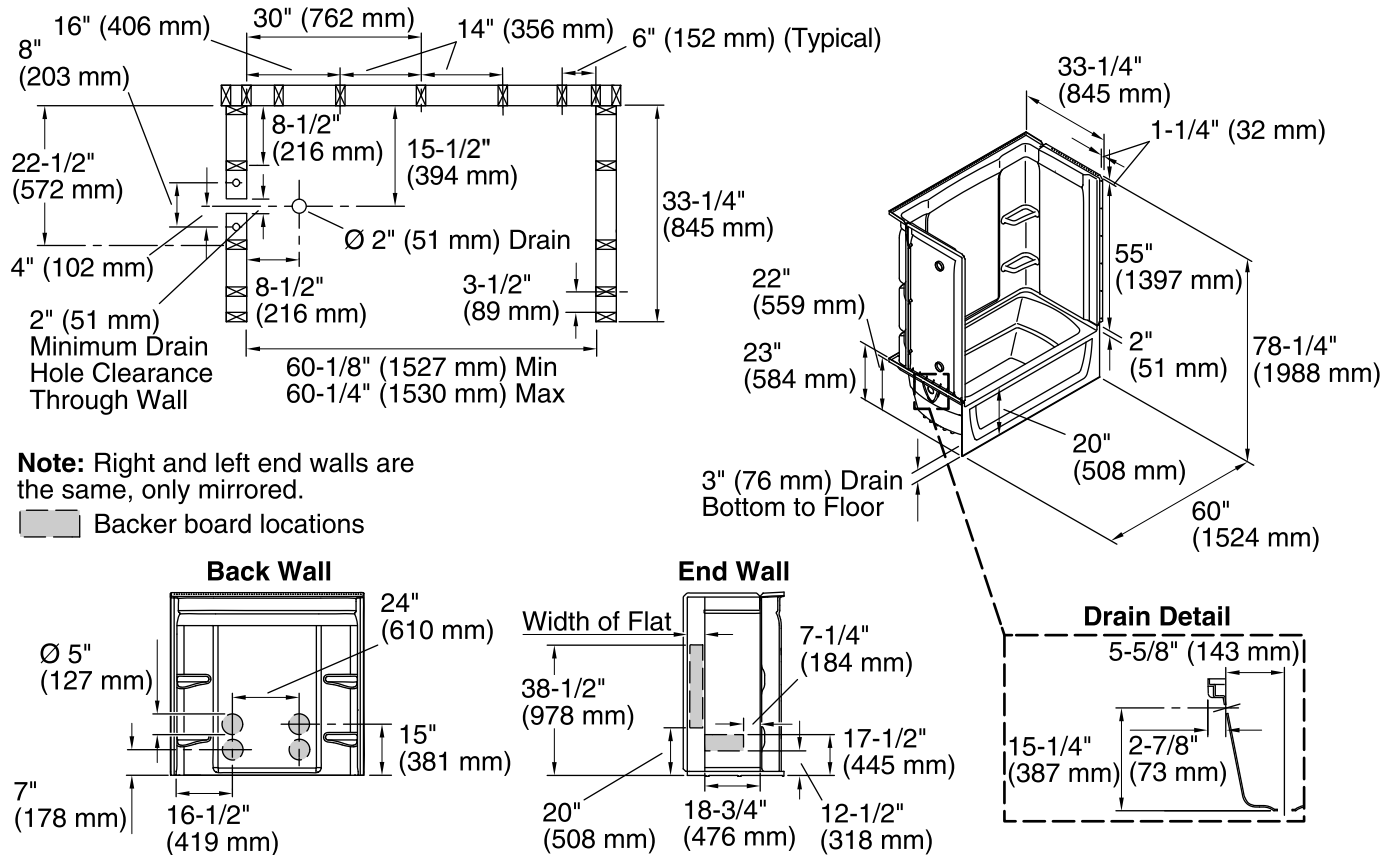

For the most current Specification Sheet, go to [www.sterlingplumbing.com](http://www.sterlingplumbing.com).

4-26-2019 00:33 - US

**Note:** Right and left end walls are the same, only mirrored.

Backer board locations

### Technical Information

All product dimensions are nominal.

Installation: Three-wall alcove

Drain location: Left

Basin area, bottom: 42" x 20" (1067 mm x 508 mm)

Basin area, top: 54" x 26" (1372 mm x 660 mm)

Water depth: 13" (330 mm)

Water capacity: 51 gal (193.1 L)

Minimum flat for door: 3" (76 mm)

Maximum door height: 56-3/4" (1441 mm)

Maximum door width: 57-11/16" (1465 mm)