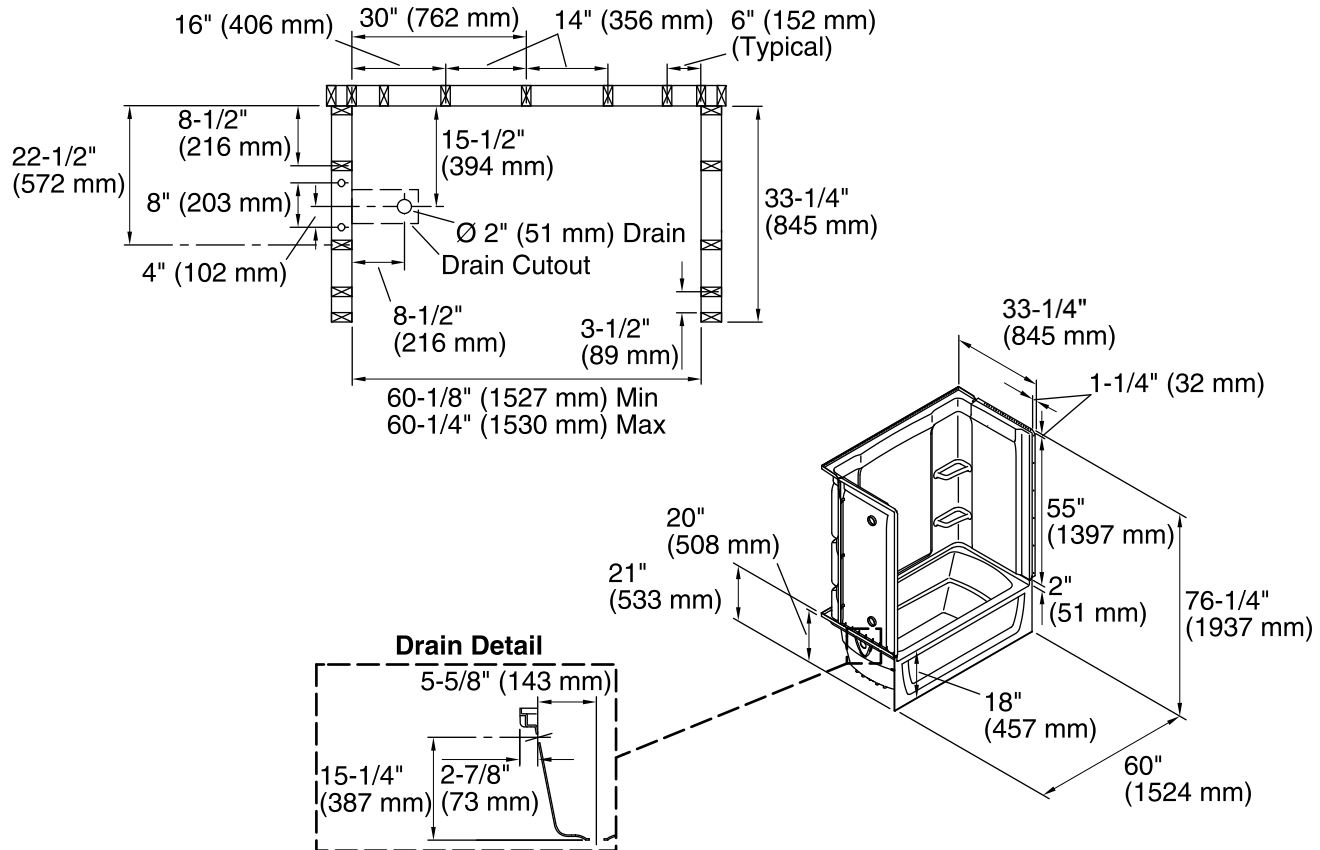

Ensemble™ Medley®

60" x 32" Bath/Shower

71320110

Features

- Alcove installation
- 18" apron
- Vikrell material
- Left drain
- Tongue-and-groove walls with snap-together installation
- High-gloss walls
- No caulk required
- Corner shelves
- Dry-Block seal and channeled water containment system

Included Components

Product consists of:

71324100 Series 7132, 60" x 32" x 75" Bath/Shower Wall Set

71121110 32" (813 mm) Bath

Codes/Standards

CSA B45.5/IAPMO Z124

ASTM E162

ASTM E662

For the most current Specification Sheet, go to www.sterlingplumbing.com.

4-26-2019 00:33 - US

Technical Information

All product dimensions are nominal.

- Installation: Three-wall alcove
- Drain location: Left
- Basin area, bottom: 42" x 20" (1067 mm x 508 mm)
- Basin area, top: 54" x 26" (1372 mm x 660 mm)
- Water depth: 13-3/4" (349 mm)
- Water capacity: 55 gal (208.2 L)
- Minimum flat for door: 3" (76 mm)
- Maximum door height: 56-3/4" (1441 mm)
- Maximum door width: 57-11/16" (1465 mm)