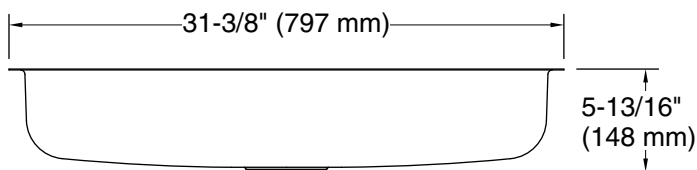

McAllister®

32" undermount single-bowl kitchen sink

32023

Features

- 36" (914 mm) minimum base cabinet width
- Single bowl
- 5-1/2" (140 mm) depth
- No faucet holes; requires wall- or counter-mount faucet
- Rear drain increases workspace in the sink and allows for more storage space underneath the sink
- Includes installation hardware
- Sink drain with strainer sold separately

Technical Information

All product dimensions are nominal.

Bowl configuration: Single

Min. base cabinet width: 36" (914 mm)

Bowl area (Only): Length: 29-3/8" (746 mm)
Width: 15-3/4" (400 mm)
Bowl depth: 5-1/2" (140 mm)
Water depth: 5-1/2" (140 mm)