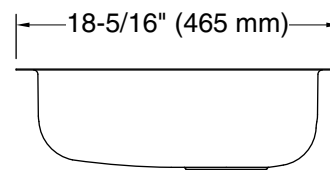

Technical Information

All product dimensions are nominal.

Bowl configuration: Single

Min. base cabinet width: 36" (914 mm)

Bowl area (Only): Length: 29-3/8" (746 mm)
Width: 15-3/4" (400 mm)
Bowl depth: 5-1/2" (140 mm)
Water depth: 5-1/2" (140 mm)