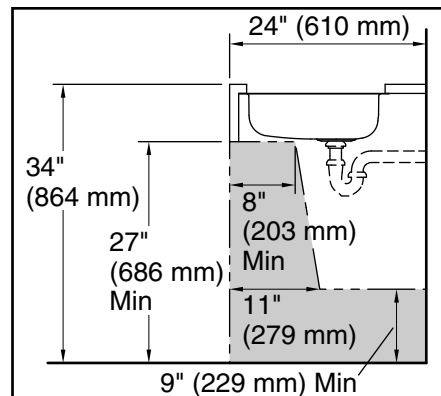

Recommended ADA Installation