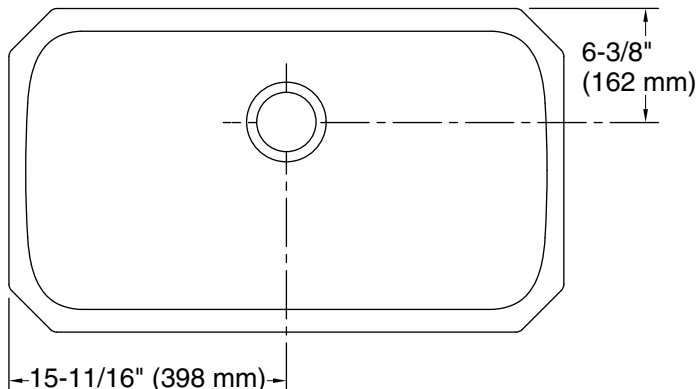

Recommended ADA Installation