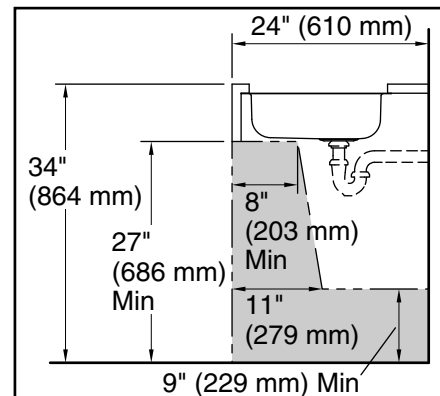

Recommended ADA Installation