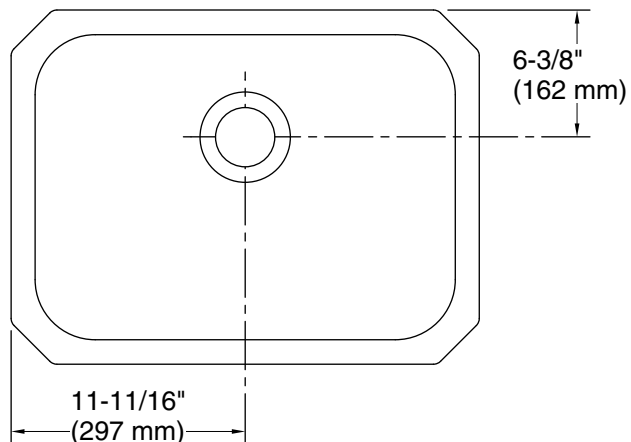

Recommended ADA Installation