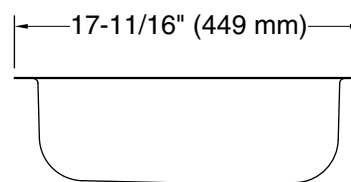

Technical Information

All product dimensions are nominal.

Bowl configuration: Single

Min. base cabinet width: 27" (686 mm)

Bowl area (Only): Length: 21" (533 mm)
Width: 15-1/4" (387 mm)
Bowl depth: 5-1/2" (140 mm)
Water depth: 5-1/2" (140 mm)