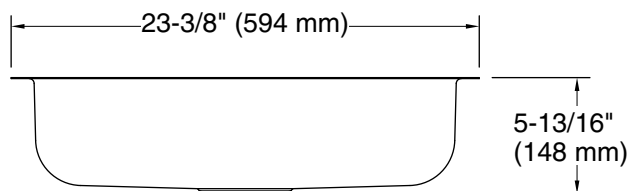

Recommended ADA Installation