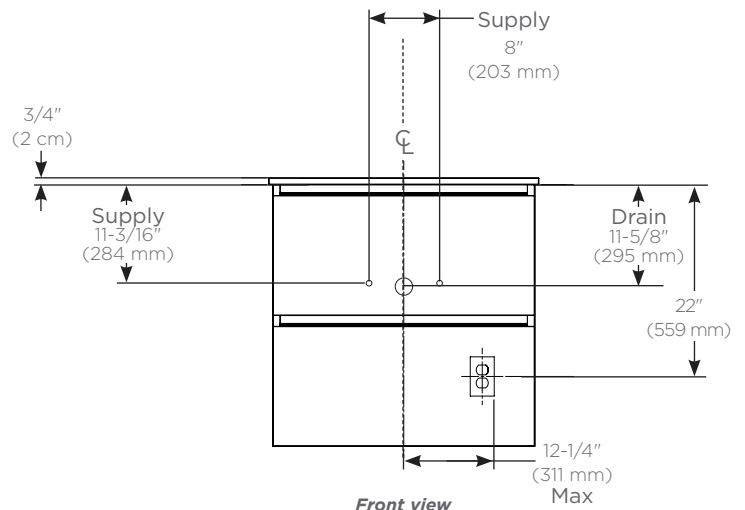

Dimensions

- Width:** 31" (787 mm)
- Depth:** 22" (559 mm)
- Overall Height:** 30-3/4" (781 mm)
- Top Thickness:** 3/4" (2 cm)
- Top Overhang (side):** 7/16" (11 mm)
- Top Overhang (front):** 1/4" (6.3 mm)

- Other widths available - 24" (613 mm) / 36" (918 mm)
- Integrated LED night light (L) - Light bar built into top frame provides drawer illumination

Model Number Key

30 1194 00 T B 0002

Width	30 = 30" (765 mm) vanity
Top Color	1194 = Tinted Gray Mirror decorative glass with Lyra Top 2191 = White decorative glass with Stone Gray Top 2792 = Matte Gray decorative glass with White Storm Top
Night light	T = Top vanity night light N = No night light
Number of Drawers	00002 = 2 drawers

Optional Accessories

- Insert Full Drawer (VADRAWER30X)
- In drawer electrical outlets (VAELECTRIC21)
- Assorted glass bins:
 - Divided storage (GLASSBIN6.38)
 - Small (GLASSBIN3.25)
 - Medium (GLASSBIN5.25)
 - Large (GLASSBIN8.5)
- Hair Styling Organizer (VAHAIRORG)
- Accessory night light (CLEDS30)

Top View of Sink and Top

Top view for plumbing

Side view for plumbing

Front view

Installation Notes

Install this product according to the installation guide 209-1275.

- Special site preparation is required. Wall bracing and Robern supplied hardware are recommended.
- The plumbing must be roughed into the plumbing cutout area of the vanity. Refer to the sink rough-in and the vanity rough-in for proper placement. The water supply and drain lines must be installed before installing the vanity.