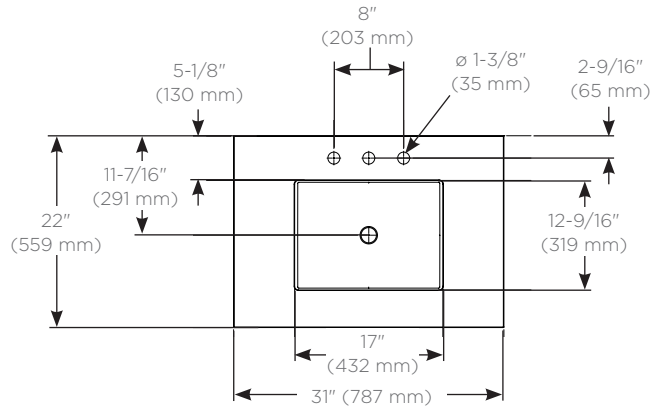

Dimensions

- Width:** 31" (787 mm)
- Depth:** 22" (559 mm)
- Overall Height:** 30-3/4" (781 mm)
- Top Thickness:** 3/4" (2 cm)
- Top Overhang (side):** 7/16" (11 mm)
- Top Overhang (front):** 1/4" (6.3 mm)

- Other widths available - 24" (613 mm) / 36" (918 mm)
- Integrated LED night light (L) - Light bar built into top frame provides drawer illumination

Model Number Key

30 1194 00 T B 0002

Width	30 = 30" (765 mm) vanity
Top Color	1194 = Tinted Gray Mirror decorative glass with Lyra Top 2191 = White decorative glass with Stone Gray Top 2792 = Matte Gray decorative glass with White Storm Top
Night light	T = Top vanity night light N = No night light
Number of Drawers	00002 = 2 drawers

Top View of Sink and Top

Top view for plumbing

Side view for plumbing

Front view

Installation Notes

Install this product according to the installation guide 209-1275.

- Special site preparation is required. Wall bracing and Robern supplied hardware are recommended.
- The plumbing must be roughed into the plumbing cutout area of the vanity. Refer to the sink rough-in and the vanity rough-in for proper placement. The water supply and drain lines must be installed before installing the vanity.