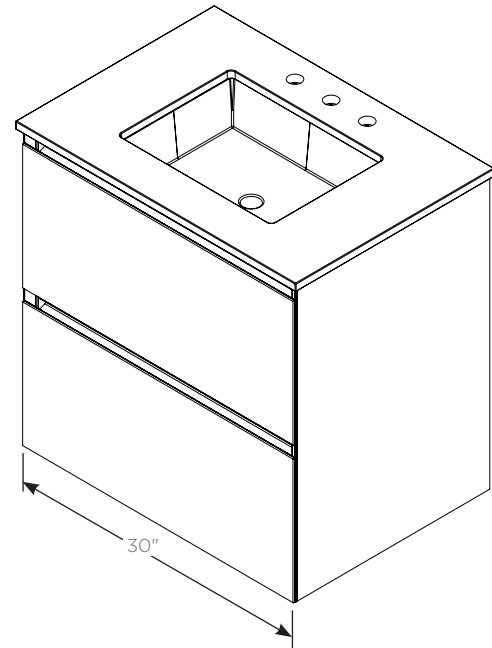

Features

- Silestone Quartz surface
- Includes Robern ceramic lavatory and proprietary Robern mounting brackets
- Includes installation hardware and silicone
- Handleless ergonomic continuous drawers
- Includes 1 glass center bin
- Includes 4 fully adjustable glass drawer dividers
- 8" Widespread faucet holes

Dimensions

- Width:** 31" (787 mm)
- Depth:** 22" (559 mm)
- Overall Height:** 30-3/4" (781 mm)
- Top Thickness:** 3/4" (2 cm)
- Top Overhang (side):** 7/16" (11 mm)
- Top Overhang (front):** 1/4" (6.3 mm)

Construction

- All aluminum and glass construction - designed for disassembly and recycle, aluminum structural frame and drawer sides, glass drawer fronts, and safety backed glass drawer bottom
- Heavy duty, full extension, soft close drawers slides
- Glass fronts and side kits are replaceable
- Industrial grade installation hardware

- Other widths available - 24" (613 mm) / 36" (918 mm)
- Integrated LED night light (L) - Light bar built into top frame provides drawer illumination

Model Number Key

30 1194 00 T B 0002

Width	30 = 30" (765 mm) vanity
Top Color	1194 = Tinted Gray Mirror decorative glass with Lyra Top 2191 = White decorative glass with Stone Gray Top 2792 = Matte Gray decorative glass with White Storm Top
Night light	T = Top vanity night light N = No night light
Number of Drawers	00002 = 2 drawers