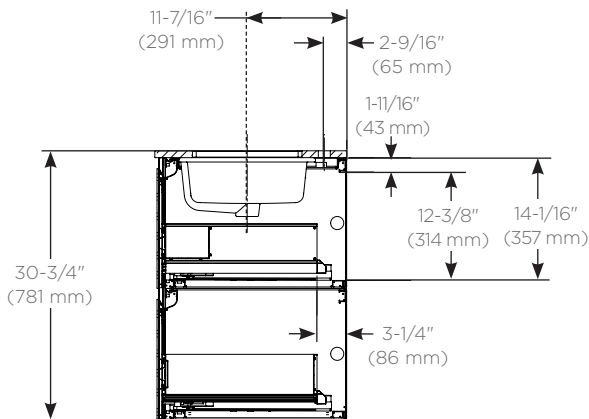

Dimensions

- Width:** 31" (787 mm)
- Depth:** 22" (559 mm)
- Overall Height:** 30-3/4" (781 mm)
- Top Thickness:** 3/4" (2 cm)
- Top Overhang (side):** 7/16" (11 mm)
- Top Overhang (front):** 1/4" (6.3 mm)

- Other widths available - 24" (613 mm) / 36" (918 mm)
- Integrated LED night light (L) - Light bar built into top frame provides drawer illumination

Model Number Key

30 1194 00 T B 0002

Width	30 = 30" (765 mm) vanity
Top Color	1194 = Tinted Gray Mirror decorative glass with Lyra Top 2191 = White decorative glass with Stone Gray Top 2792 = Matte Gray decorative glass with White Storm Top
Night light	T = Top vanity night light N = No night light
Number of Drawers	00002 = 2 drawers

Optional Accessories

- Insert Full Drawer (VADRAWER30X)
- In drawer electrical outlets (VAELECTRIC21)
- Assorted glass bins:
 - Divided storage (GLASSBIN6.38)
 - Small (GLASSBIN3.25)
 - Medium (GLASSBIN5.25)
 - Large (GLASSBIN8.5)
- Hair Styling Organizer (VAHAIRORG)
- Accessory night light (CLEDS30)

Top View of Sink and Top

Top view for plumbing

Side view for plumbing

Front view

Installation Notes

Install this product according to the installation guide 209-1275.

- Special site preparation is required. Wall bracing and Robern supplied hardware are recommended.
- The plumbing must be roughed into the plumbing cutout area of the vanity. Refer to the sink rough-in and the vanity rough-in for proper placement. The water supply and drain lines must be installed before installing the vanity.