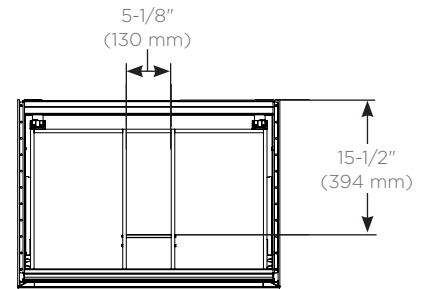

Top view for plumbing