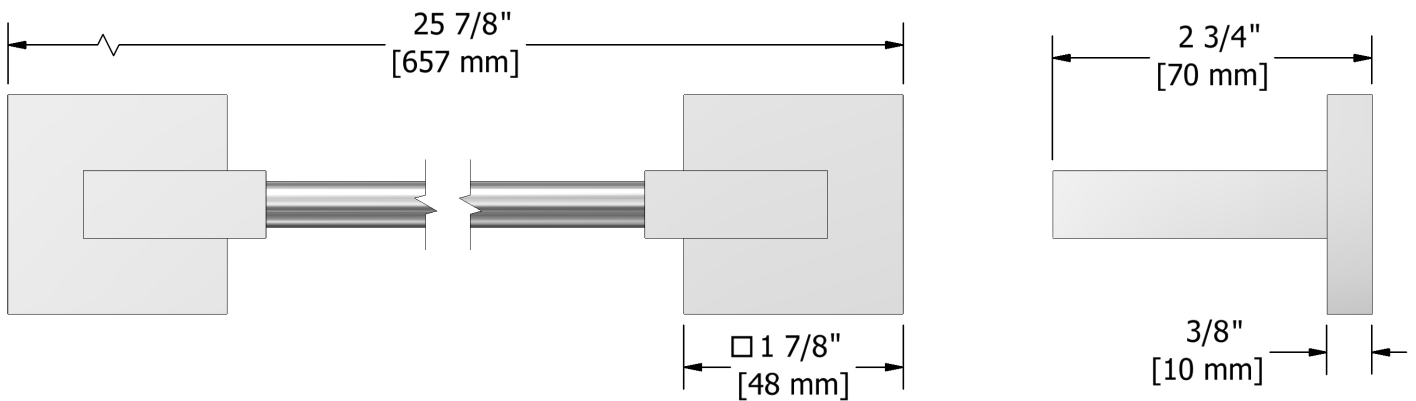

60 cm (24") towel bar
KS5

Specifications

Description

- 4 anchor points

Available colors

- C : Chrome
- BN : Brushed Nickel (PVD)

Sizes, models and finishes may differ from those presented.

Warranty