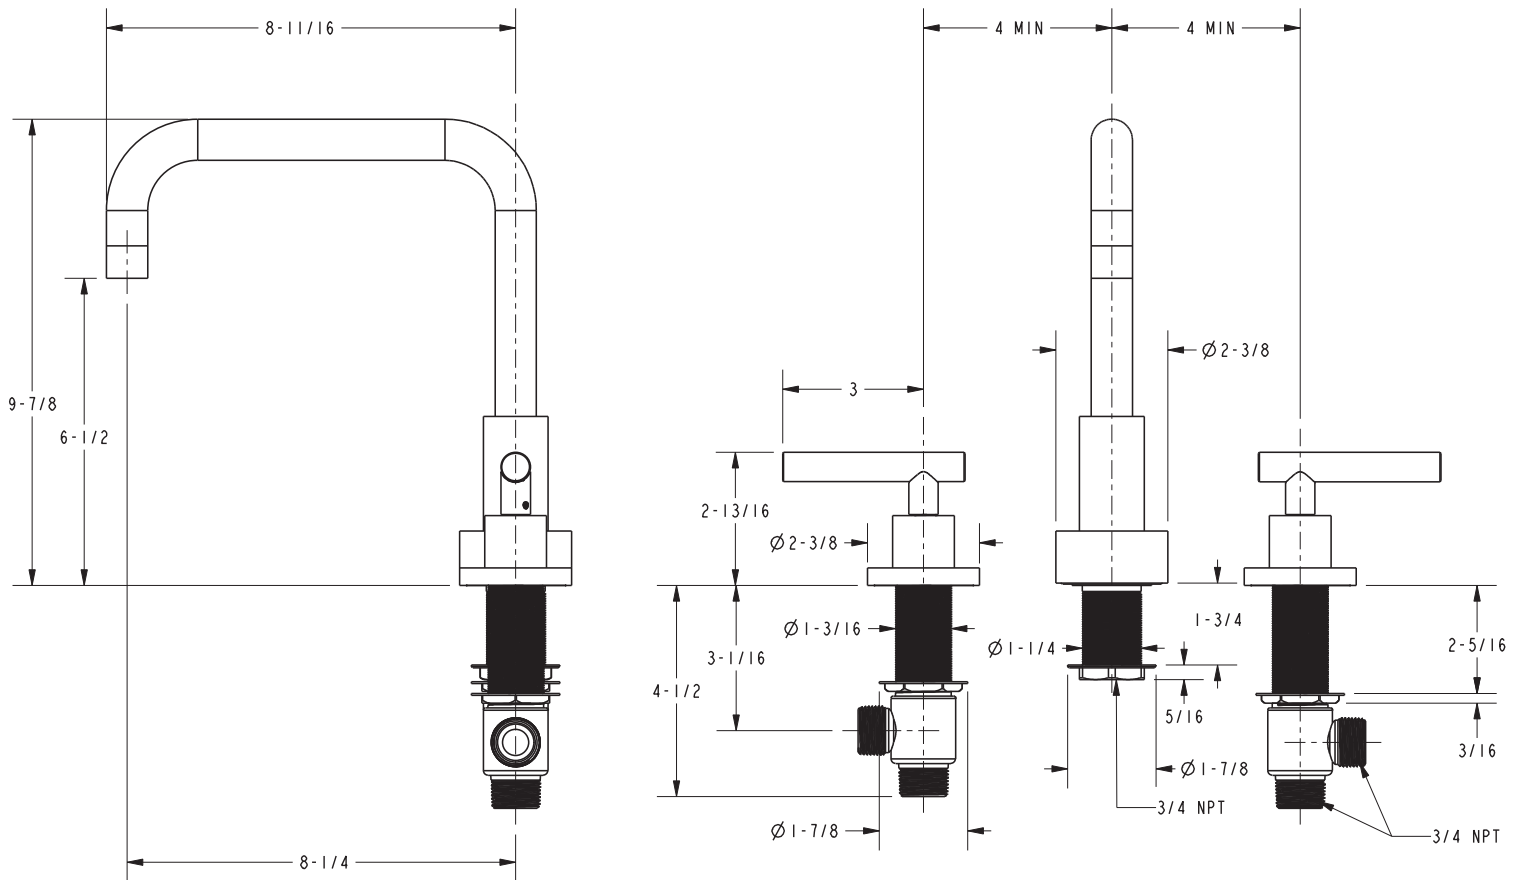

EAST SQUARE

Roman Tub Deck Trim

3-1406L

Features

- Solid brass construction
- ADA compliant traditional lever handles
- 6-1/2" (16.5 cm) spout height at outlet
- 8-1/4" (21.0 cm) spout reach (c-c)
- Intended for use with Newport Brass rough valve kit (Required Accessory) which incorporates the following:
 - Brass valve bodies and quick-connect spout fitting
 - Quarter-turn washerless ceramic disc 3/4" valve cartridges

Required Accessory:

Trim, above, and Rough Valve Kit, below, must both be specified.

Application	Roman Tub			Roman Tub with Handshower					
	Hot Valve	Cold Valve	Spout Quick-Connect Fitting	Hot Valve	Cold Valve	Spout Quick-Connect Fitting	Poly-Braided Hose	Handshower Diverter	H/S Flange Hardware
Description									
Inlet/Outlet Size	3/4"	3/4"	3/4"	3/4"	3/4"	3/4"	1/2"	1/2" / 3/4"	-
Part Number	<input type="checkbox"/> 1-502			<input type="checkbox"/> 1-503					
Image									

Product Specification: Add "Color / Finish" suffix to Model number, below.

The Roman Tub Deck Trim shall be made of solid brass construction. Roman Tub Deck Trim shall incorporate ADA compliant contemporary lever handles. Product shall incorporate a 6-1/2" (16.5 cm) spout height at outlet and a 8-1/4" (21.0 cm) spout reach (c-c). Rough valve kit shall incorporate brass valve bodies with quarter-turn washerless ceramic disc 3/4" valve cartridges and a quick-connect spout fitting. Roman Tub Deck Trim shall be Newport Brass Model 3-1406L/_____ and Newport Brass rough valve kit shall be 1-502.

3-1406L

PRODUCT DIMENSIONS *(Units are in inches)*

East Square Roman Tub Deck Trim 3-1406L