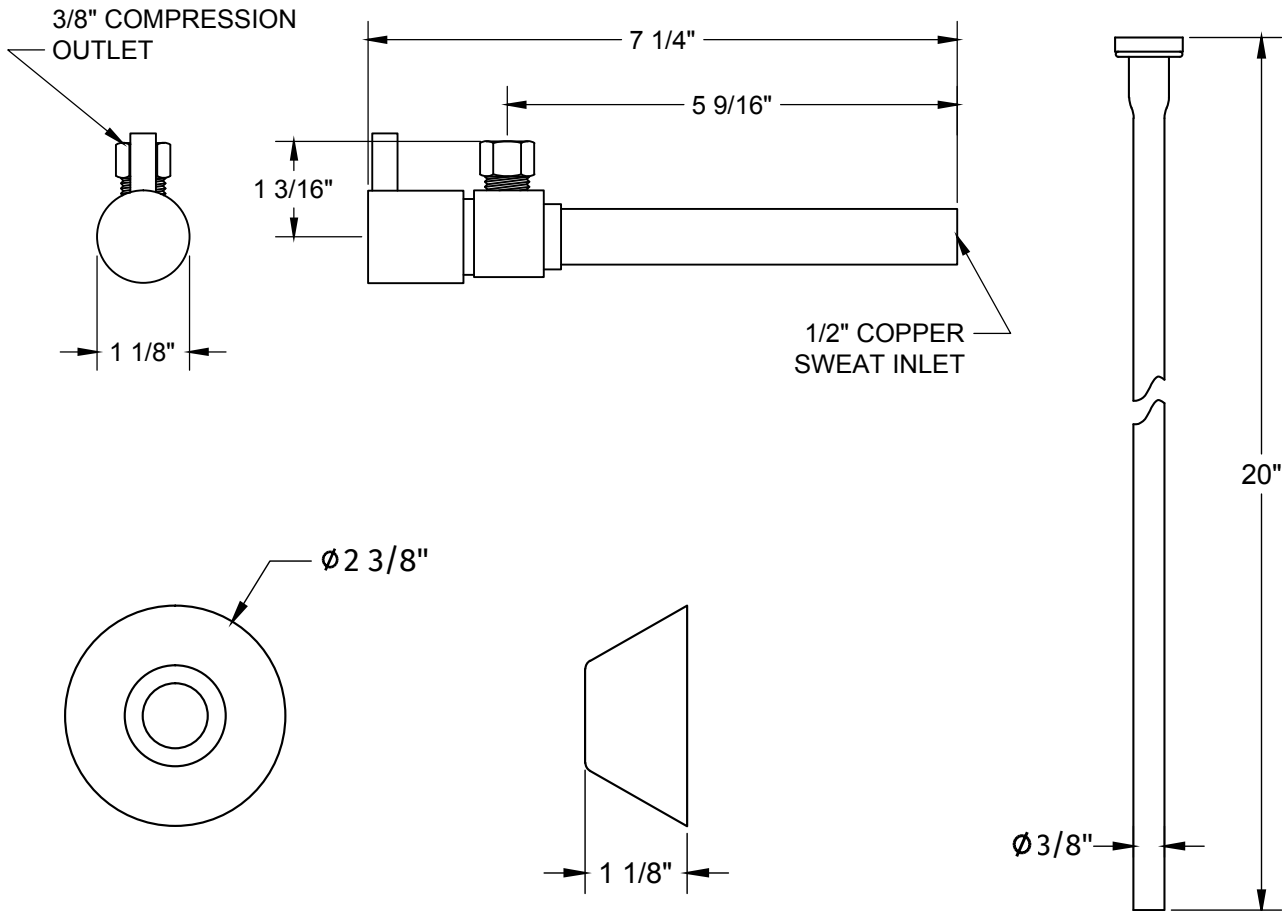

MT5160L-NL

TOILET SUPPLY KIT

SPECIFICATION SHEET

- ONE LEAD FREE cUPC CERTIFIED MT516L-NL VALVE WITH 1/4 TURN CERAMIC DISC CARTRIDGE
- 1/2" COPPER SWEAT INLET
- 3/8" O.D. COMPRESSION OUTLET
- ONE MT436X NO LEAD SUPPLY TUBE
- OFFERED IN MANY STANDARD DECORATIVE FINISHES
- SPECIAL FINISHES AVAILABLE UPON REQUEST