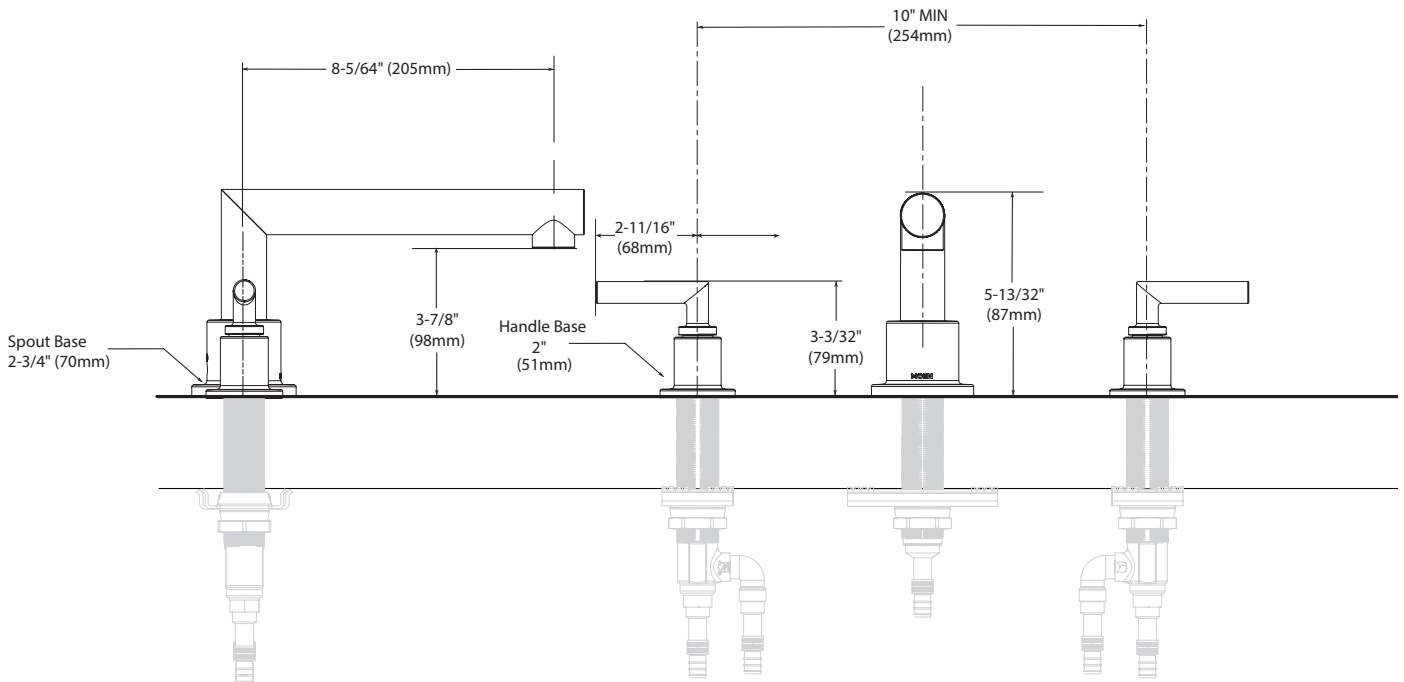

ARRIS™
Two-Handle Roman Tub Faucet Trim

Models: TS93003 series

Valves: 4792, 4793, 4796, 4797, 4798

CRITICAL DIMENSIONS

(DO NOT SCALE)

DESCRIPTION

- Duralock™ quick connect system
- Metal construction with various finishes identified by suffix