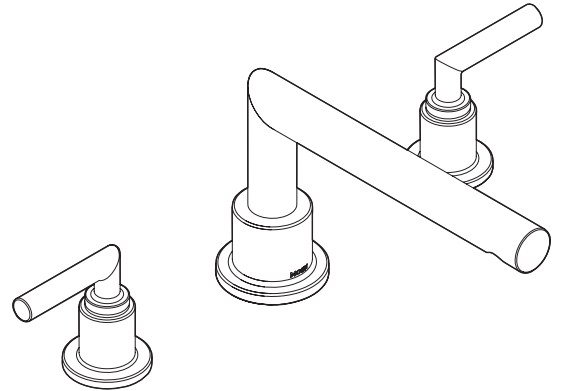

OPERATION

- Lever style handles
- Hot and cold indicators available
- Rotate hot side handle counterclockwise to open (clockwise to close) and the cold side handle clockwise to open and (counterclockwise to close)

ARRIS™
Two-Handle Roman Tub Faucet Trim

Models: TS93003 series

Valves: 4792, 4793, 4796, 4797, 4798

CRITICAL DIMENSIONS

(DO NOT SCALE)

DESCRIPTION

- Duralock™ quick connect system
- Metal construction with various finishes identified by suffix