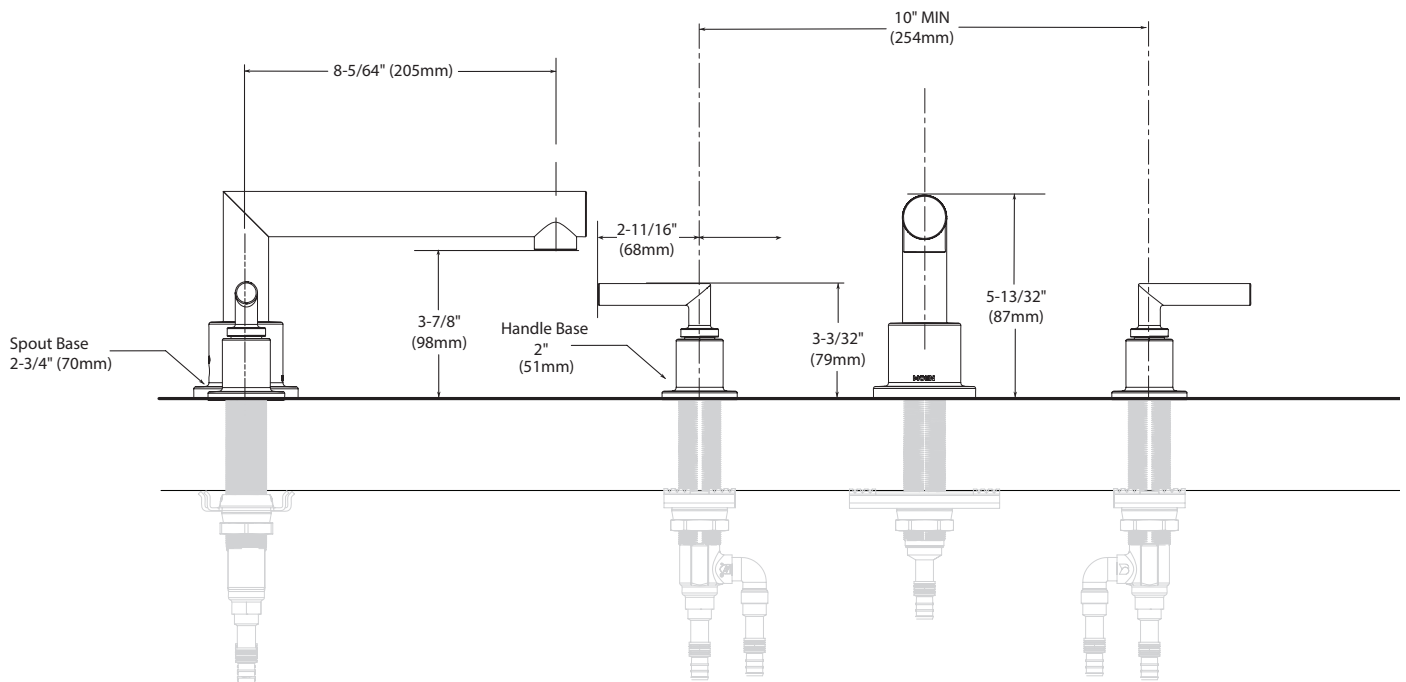

ARRIS™ Two-Handle Roman Tub Faucet Trim

Models: TS93003 series

Valves: 4792, 4793, 4796, 4797, 4798

CRITICAL DIMENSIONS

(DO NOT SCALE)

FOR MORE INFORMATION CALL: 1-800-BUY-MOEN

www.moen.com