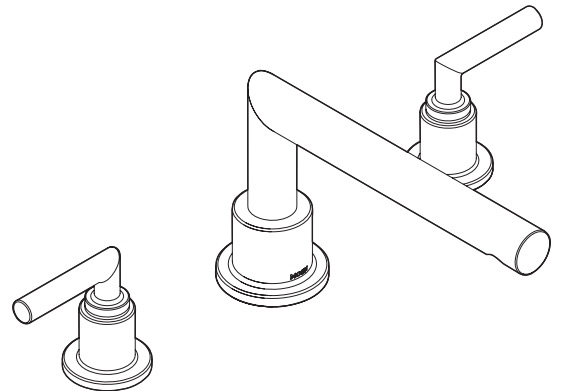

DESCRIPTION

- Duralock™ quick connect system
- Metal construction with various finishes identified by suffix

OPERATION

- Lever style handles
- Hot and cold indicators available
- Rotate hot side handle counterclockwise to open (clockwise to close) and the cold side handle clockwise to open and (counterclockwise to close)

STANDARDS

- Third party certified to WaterSense®, ASME A112.18.1/CSA B125.1, and all applicable requirements referenced therein including NSF61/9 & 372
- Complies with California Proposition 65 and with the Federal Safe Drinking Water Act
- **ADA** for lever handles

WARRANTY

1. Lifetime limited warranty against leaks, drips and finish defects to the original homeowner
   - 10 year limited warranty when used in a multifamily installation
   - 5 year limited warranty when used in a commercial installation
2. Visit www.moen.com/support for complete details and limitations

ARRIS™ Two-Handle Roman Tub Faucet Trim

Models: TS93003 series

Valves: 4792, 4793, 4796, 4797, 4798