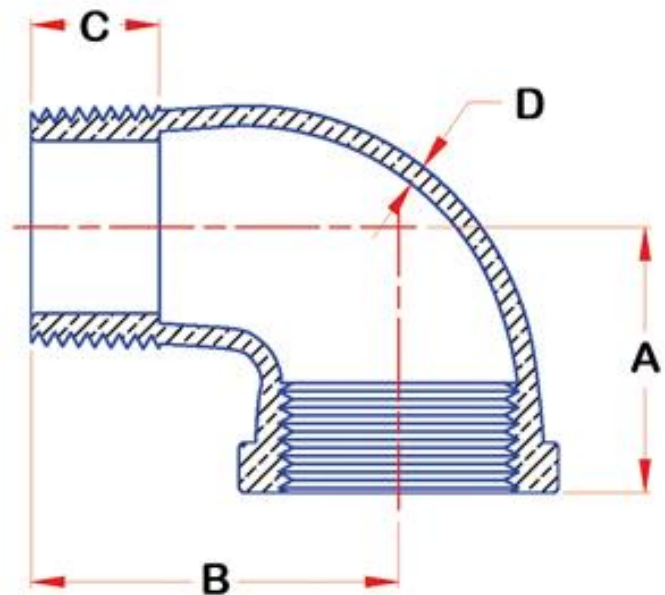

90° Street Elbows, Lead Free Bronze 1/8" to 4"

Product Specifications

MAINLINE®

PRODUCT FEATURES

- Threaded cast bronze
- Air tested for porosity
- Lead free: ≤ .25% Pb

Dimensions

Part #	Size	Pkg Qty	Approx Weight	A	B
LF60201	1/8	25	0.06	0.54	0.92
0921021002	1/4	25	0.11	0.71	1.11
0921021408	3/8	25	0.16	0.82	1.24
0921021804	1/2	25	0.22	1.01	1.48
0921022208	3/4	25	0.34	1.18	1.65
0921022604	1	10	0.56	1.43	1.98
0921023008	1-1/4	10	0.96	1.69	2.24
0921023404	1-1/2	10	1.32	1.84	2.46
0921023800	2	5	2.08	2.12	2.88
LF60224	2-1/2	-	4.21	2.7	3.86
LF60230	3	-	6.51	3.08	4.51
LF60240	4	-	11.36	3.79	5.69