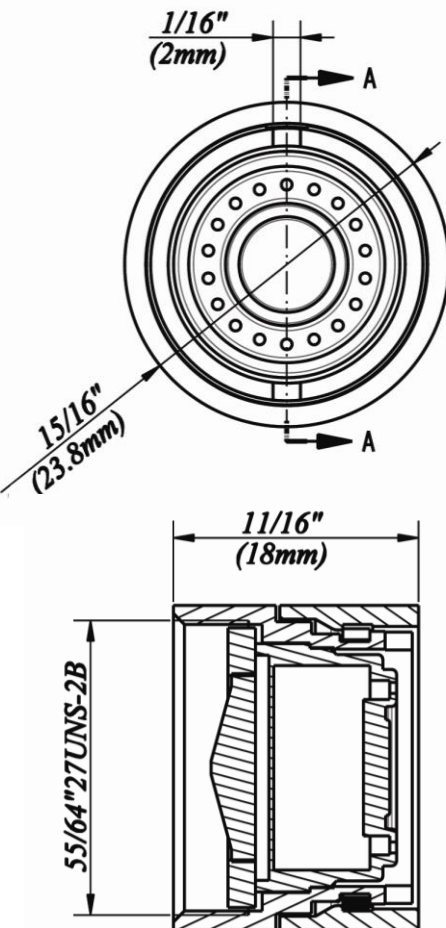

AVAILABLE FINISHES / FINIS OFFERTS / DISTINTOS ACABADOS:

- Polished Chrome / Chrome poli / Cromo lustrado (CP)

Contact your sales representative for more information or visit our website at mainlinecollection.com