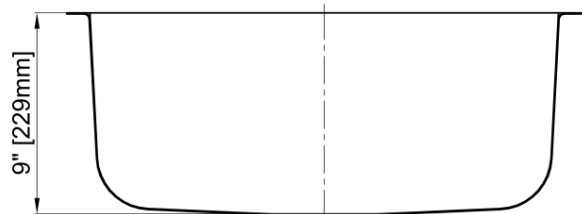

MAINLINE

Single Bowl Kitchen Sink

Product Specifications

Features

- 18 Gauge
- Type 304 Stainless Steel
- Includes Mounting Clips
- Fully Undercoated
- Sound Absorption Pads
- Brushed Satin Finish

Overall Size: 23-1/8" x 17-7/8"

Bowl Depth: 9"

Minimum Cabinet Size: 24"

Drain Opening: 3-1/2"

Drain Placement: Center

USE SINK AS CUTOUT TEMPLATE

MLUS2318

Optional Accessories

- Bottom Basin Rack: MLUS2318BG
- Basket Strainer: MLL7, ML18, ML14, ML15
- Soap Dispenser: CSD, LCSD, LGLSD

For cutout measurement: Use sink in sink box.

All dimensions listed are nominal. Luxart® reserves the right to make product and material changes at any time without notice.

Contact your sales representative for more information or visit our website at mainlinecollection.com