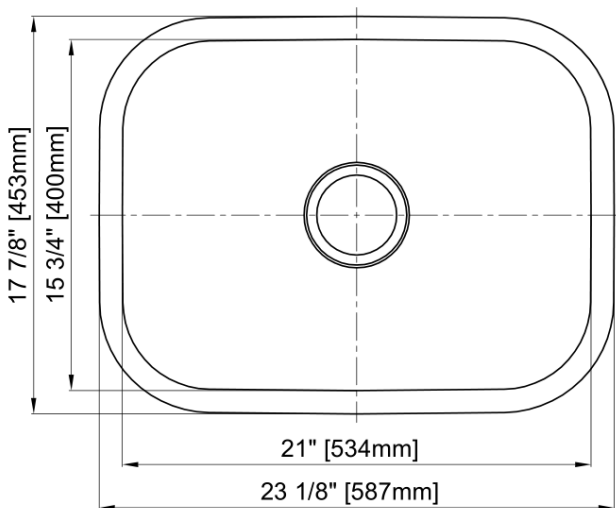

MAINLINE

Single Bowl Kitchen Sink

Product Specifications

Features

- 18 Gauge
- Type 304 Stainless Steel
- Includes Mounting Clips
- Fully Undercoated
- Sound Absorption Pads
- Brushed Satin Finish

Overall Size: 23-1/8" x 17-7/8"

Bowl Depth: 9"

Minimum Cabinet Size: 24"

Drain Opening: 3-1/2"

Drain Placement: Center

USE SINK AS CUTOUT TEMPLATE

MLUS2318

Optional Accessories

- Bottom Basin Rack: MLUS2318BG
- Basket Strainer: MLL7, ML18, ML14, ML15
- Soap Dispenser: CSD, LCSD, LGLSD

For cutout measurement: Use sink in sink box.

All dimensions listed are nominal. Luxart® reserves the right to make product and material changes at any time without notice.

Contact your sales representative for more information or visit our website at mainlinecollection.com