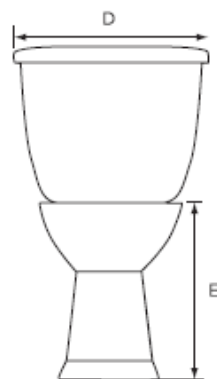

Lyra 1.6 Designer Series Round, Two-Piece, Standard Height, 12" Right-Hand Flush with Fluid Master 400A Ballcock

Product Specifications

Features

- Grade A Vitreous China
- Standard Height of 15-1/2"
- 2" Fully Glazed Trapway
- Siphon Jet Action Flushing
- Low Consumption of 1.6 GPF
- Tanks Equipped with Fluidmaster™ 400A Ballcock
- 12" Rough-In
- Color Matched Tank Lever
- Available in White Only
- Mainline Toilet Seat Sold Separately

MLS019-011

Certifications

- IAPMO cUPC
- ASME A112.19.2
- 800g MaP Rating

To Submit	Bowl/Tank	A	B	C	D	E	F	G	H	I
	MLS10011 MLS10019	27-1/2"	29-7/8"	12"	17"	15-3/8"	1/2"	5-1/2"	16-1/2"	14-3/4"

All dimensions listed are nominal. Mainline® reserves the right to make product and material changes at any time without notice.