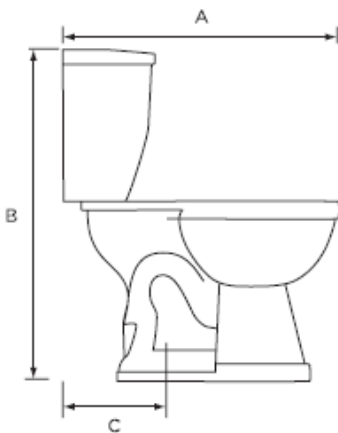

Lyra 1.6 Designer Series Round, Two-Piece, Standard Height, 12" Right-Hand Flush with Fluid Master 400A Ballcock

Product Specifications

Features

- Grade A Vitreous China
- Standard Height of 15-1/2"
- 2" Fully Glazed Trapway
- Siphon Jet Action Flushing
- Low Consumption of 1.6 GPF
- Tanks Equipped with Fluidmaster™ 400A Ballcock
- 12" Rough-In
- Color Matched Tank Lever
- Available in White Only
- Mainline Toilet Seat Sold Separately

MLS019-011

Certifications

- IAPMO cUPC
- ASME A112.19.2
- 800g MaP Rating

To Submit	Bowl/Tank	A	B	C	D	E	F	G	H	I
	MLS10011 MLS10019	27-1/2"	29-7/8"	12"	17"	15-3/8"	1/2"	5-1/2"	16-1/2"	14-3/4"

All dimensions listed are nominal. Mainline® reserves the right to make product and material changes at any time without notice.