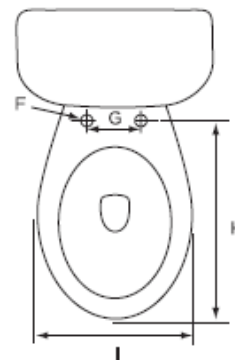

Lyra 1.6 Designer Series Round, Two-Piece, Standard Height, 12" Right-Hand Flush with Fluid Master 400A Ballcock

Product Specifications

Features

- Grade A Vitreous China
- Standard Height of 15-1/2"
- 2" Fully Glazed Trapway
- Siphon Jet Action Flushing
- Low Consumption of 1.6 GPF
- Tanks Equipped with Fluidmaster™ 400A Ballcock
- 12" Rough-In
- Color Matched Tank Lever
- Available in White Only
- Mainline Toilet Seat Sold Separately

MLS019-011

Certifications

- IAPMO cUPC
- ASME A112.19.2
- 800g MaP Rating

To Submit	Bowl/Tank	A	B	C	D	E	F	G	H	I
	MLS10011 MLS10019	27-1/2"	29-7/8"	12"	17"	15-3/8"	1/2"	5-1/2"	16-1/2"	14-3/4"

All dimensions listed are nominal. Mainline® reserves the right to make product and material changes at any time without notice.