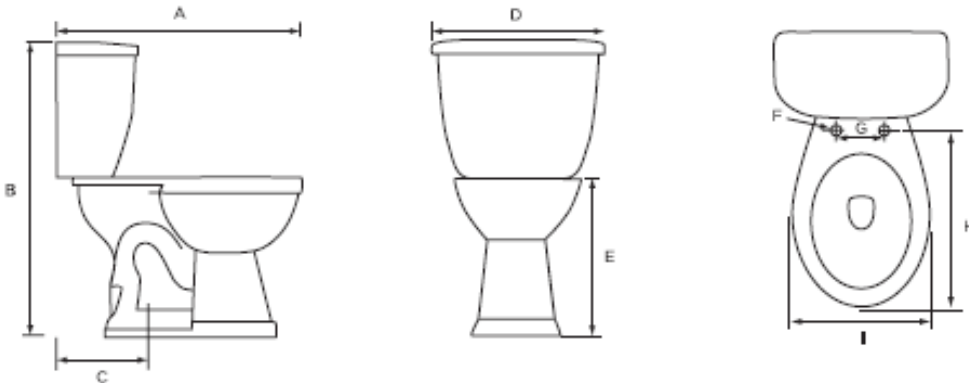

Lyra 1.6 Designer Series Elongated, Two-Piece, Standard Height, 12" Right-Hand Flush with Fluidmaster 400A Ballcock

Product Specifications

Features

- Grade A Vitreous China
- Standard Height of 15-1/2"
- 2" Fully Glazed Trapway
- Siphon Jet Action Flushing
- Low Consumption of 1.6 GPF
- Tanks Equipped with Fluidmaster™ 400A Ballcock
- 12" Rough-In
- Color Matched Tank Lever
- Available in White Only
- Mainline Toilet Seat Sold Separately

Certifications

- IAPMO cUPC
- ASME A112.19.2
- 800g MaP Rating

MLS019-010

To Submit	Bowl/Tank	A	B	C	D	E	F	G	H	I
	MLS10010 MLS10019	29-1/4"	29-5/8"	12"	17"	15-1/2"	1/2"	5/1/2"	18-1/2"	14-1/2"

All dimensions listed are nominal. Mainline® reserves the right to make product and material changes at any time without notice.