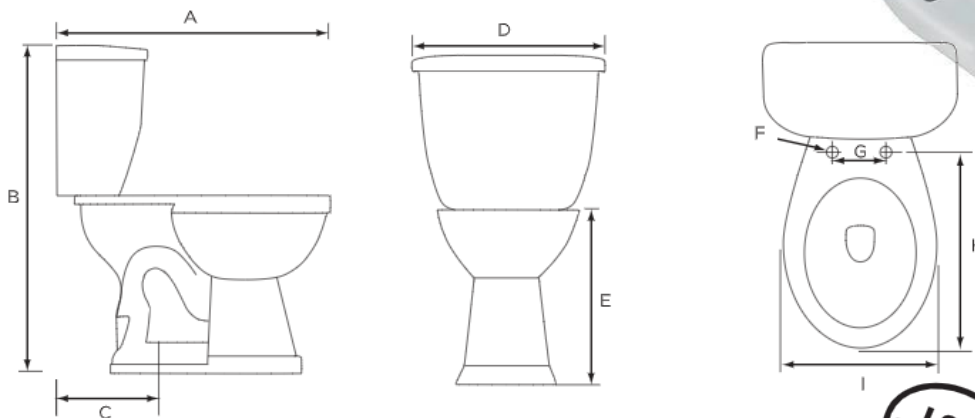

Lynx 1.6 Elongated, Two-Piece, Comfortable Height (ADA), 12" Right-Hand Flush

Product Specifications

Features

- Grade A Vitreous China
- ADA Compliant, 17" Height
- 2" Fully Glazed Trapway
- Siphon Jet Action Flushing
- Low Water Consumption of 1.6 GPF
- Color Matched Tank Lever
- Available in White Only
- 12" Rough-In
- Mainline Toilet Seat Sold Separately

Certifications

- IAPMO UPC
- ASME A112.19.2
- ADAANSI A117.1
- 1000g MaP Rating

MLS013-008

Bowl	Tank	A	B	C	D	E	F	G	H	I
MLS10008	MLS10013	29-1/3"	32-5/8"	12"	17"	17"	1/2"	5-1/2"	18-1/2"	14"

All dimensions listed are nominal. Mainline® reserves the right to make product and material changes at any time without notice.