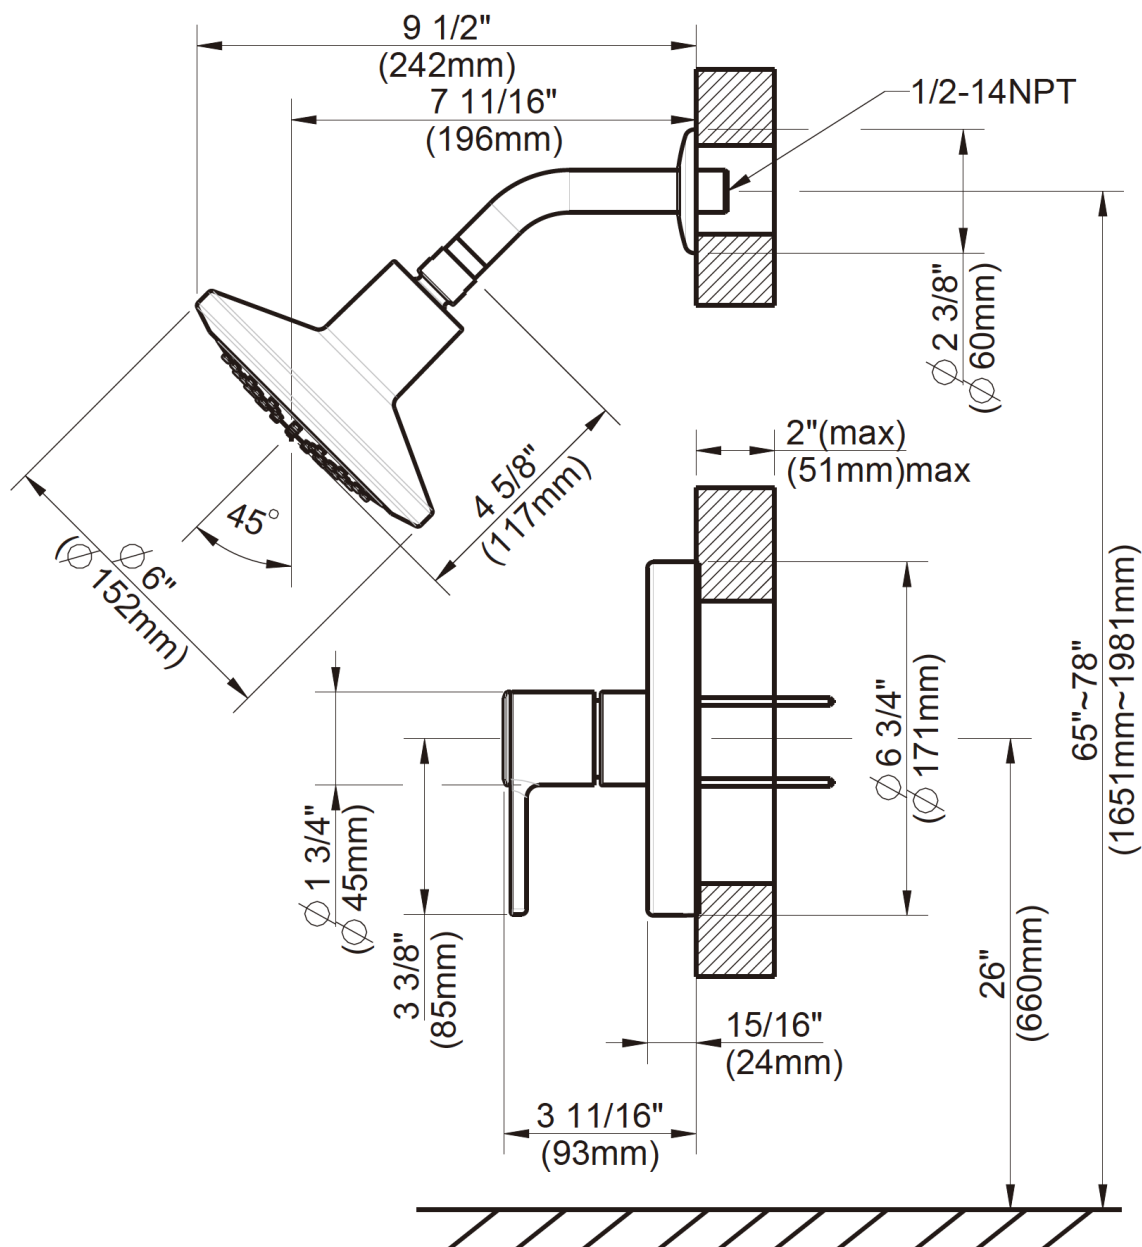

Shower Only Trim

Garniture de douche seulement
Pieza exterior para ducha

Product Specifications

MAINLINE
Elite Series

PREDICTION®

**PR511TO-CP
PR511TO-BN**

Contact your sales representative for more information or visit our website at mainlinecollection.com