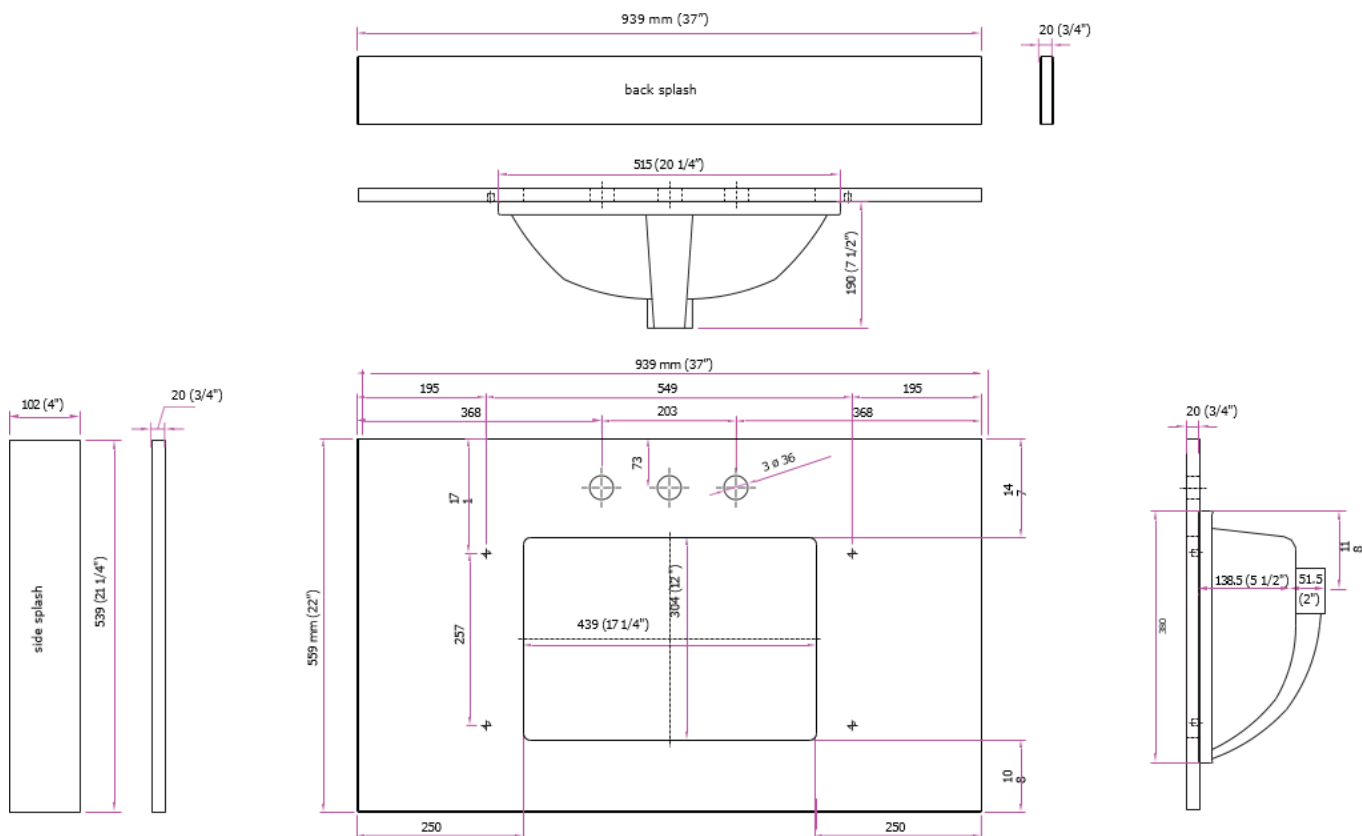

LUXART.

andressa®

Stone Vanity Top

LXVTENG3722S-SCW

STE37228WR

Need Help? If you have any questions or concerns, please email: customerservice@luxartcollection.com.
Por favor. Si tiene alguna pregunta o duda, envíe un correo electrónico: customerservice@luxartcollection.com