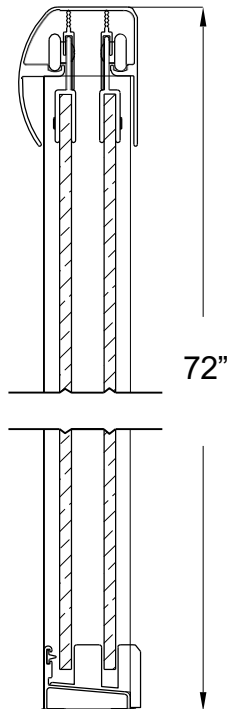

All dimensions are subject to change and variation without notice.

Revised 1/26/2022