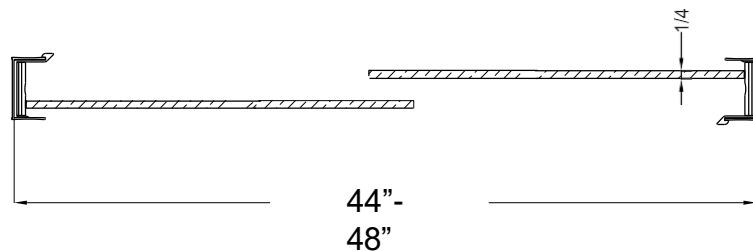

An anodized aluminum frame

Through-the-glass towel bars and hangers

An elegantly styled header

Safe Slider™ clip keeps doors gliding smooth

Bottom track designed for easy cleaning

Up to 3/4" adjustment for out of square walls

Rain

All dimensions are subject to change and variation without notice.

Revised 1/26/2022