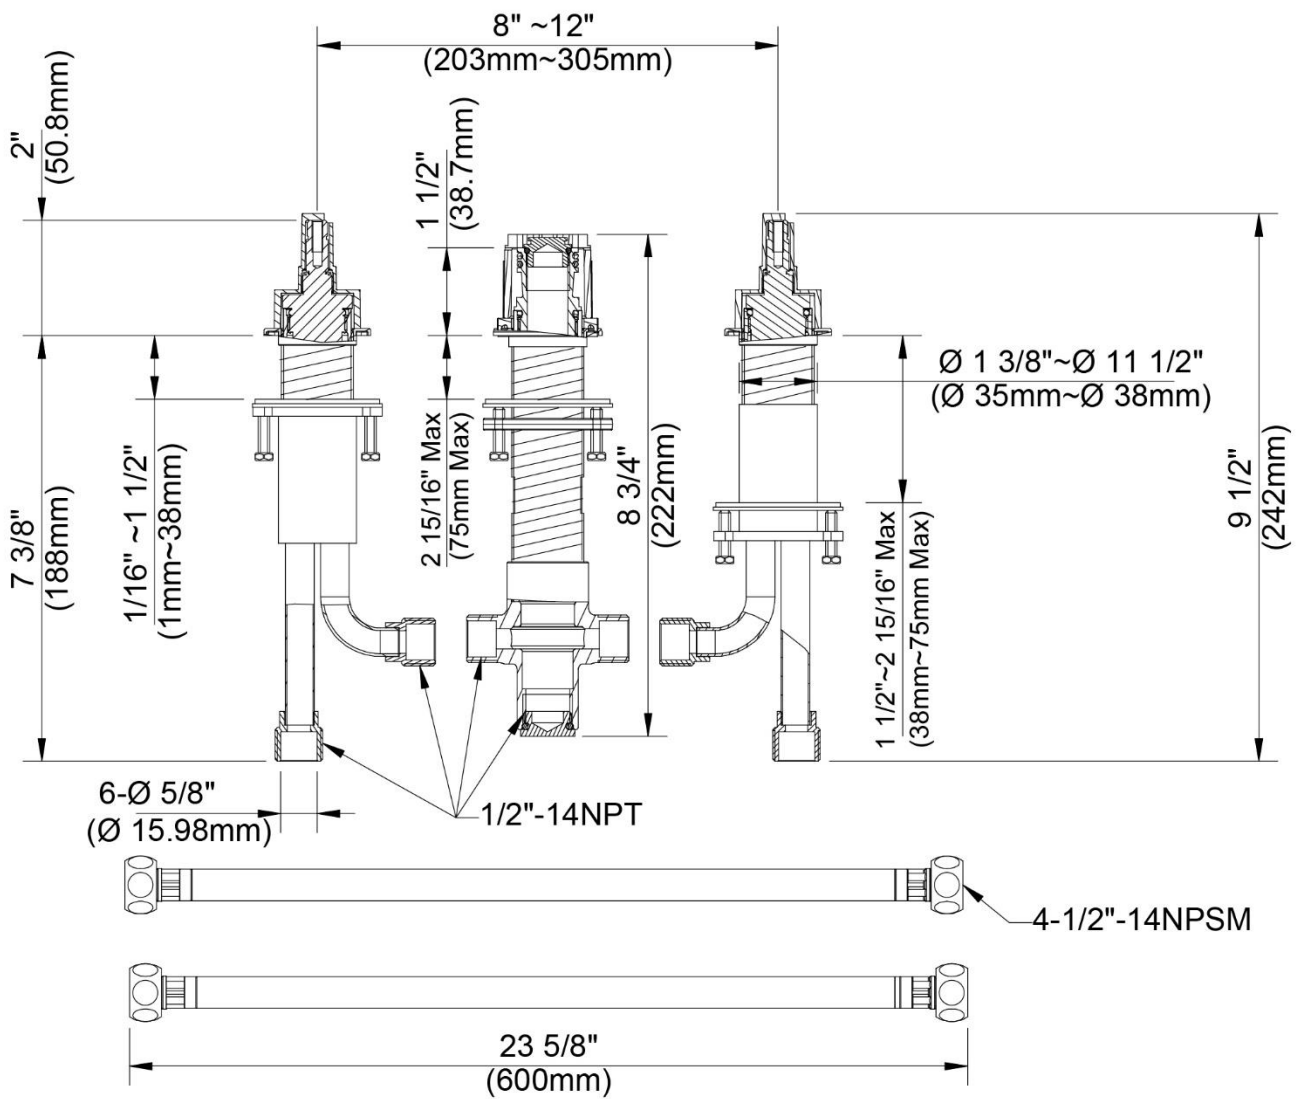

Contact your sales representative for more information or visit our website at luxartcollection.com

Revised 12/16/2020