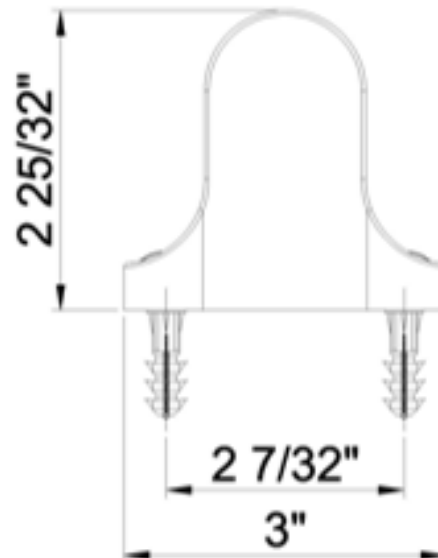

NORMAS Y ESTÁNDARES APLICABLES

El modelo especificado reúne o sobrepasa las siguientes condiciones

- ASME A112.18.1/CSA B125.1