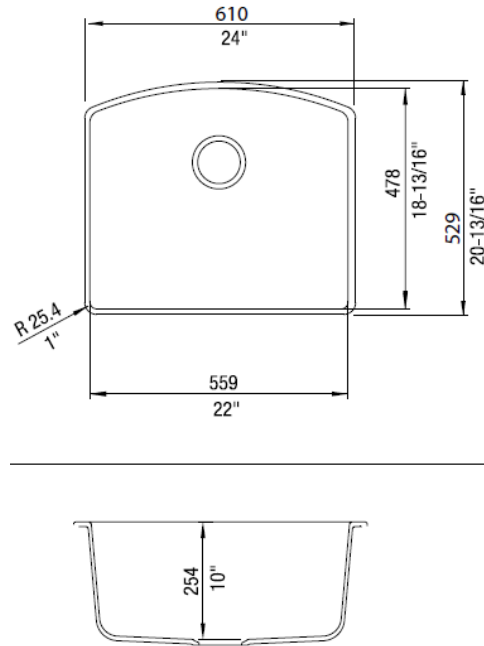

SILGRANIT®
Single Bowl Undermount
Product Specifications

L U X A R T.®

Contact your sales representative for more information or visit our website at luxartcollection.com

Revised 03-2017