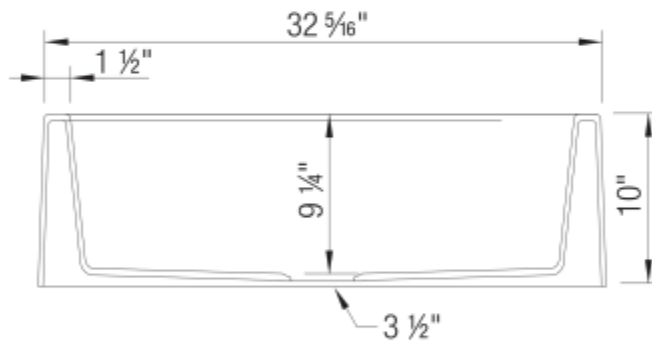

SILGRANIT® Single Bowl Apron Front

LUXART®

Product Specifications

Contact your sales representative for more information or visit our website at luxartcollection.com