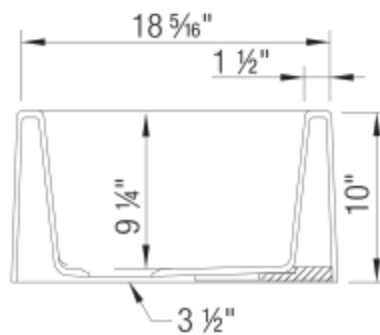

SILGRANIT® Single Bowl Apron Front

LUXART®

Product Specifications

Contact your sales representative for more information or visit our website at luxartcollection.com