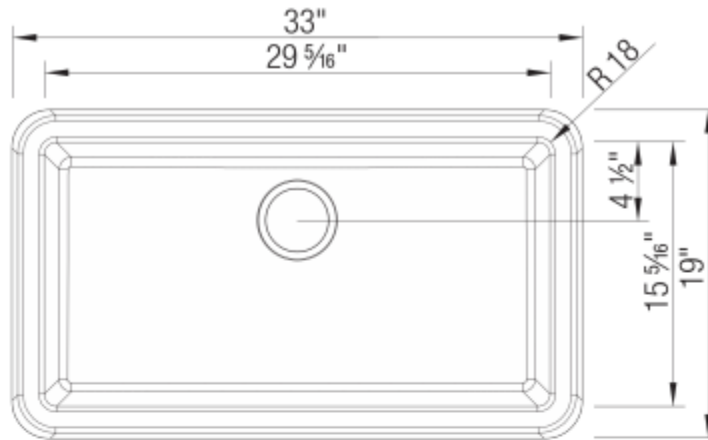

SILGRANIT® Single Bowl Apron Front

LUXART®

Product Specifications

Contact your sales representative for more information or visit our website at luxartcollection.com