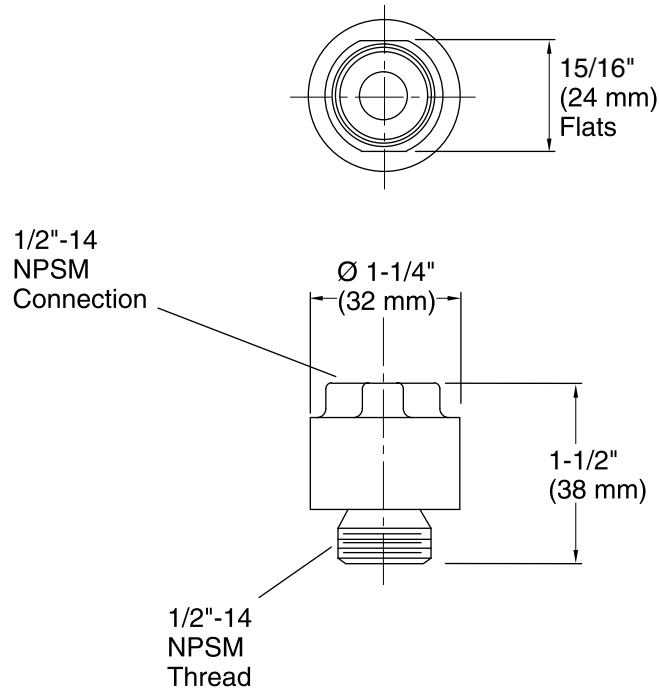

Features

- 1/2-inch square vacuum breaker.
- For use with Persona handshower system.
- KOHLER finishes resist corrosion and tarnishing.

Material

- Solid-brass construction.

Codes/Standards

ASSE 1014

KOHLER® Faucet Lifetime Limited Warranty

Technical Information

All product dimensions are nominal.

Notes

Install this product according to the installation guide.