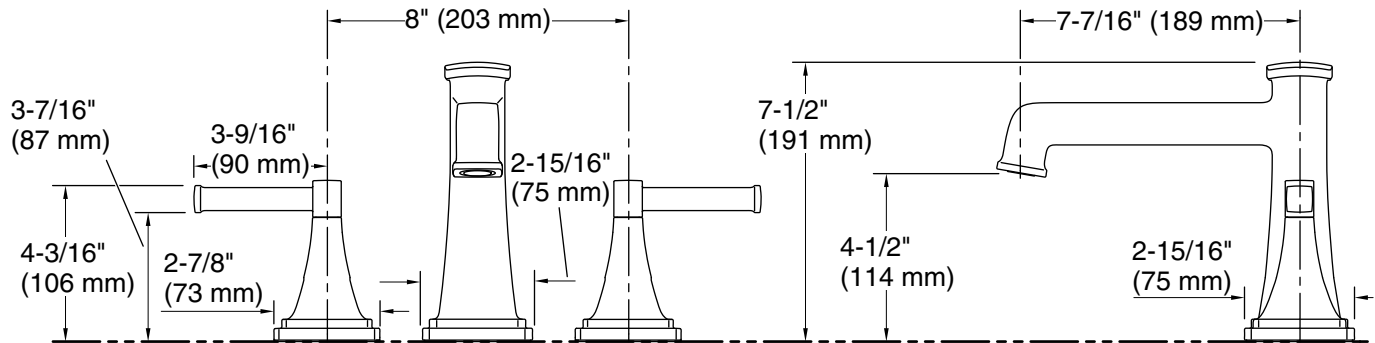

Technical Information

All product dimensions are nominal.

Drain included: No

Notes

Install this product according to the installation instructions.

ADA, OBC, CSA B651 compliant when installed to the specific requirements of these regulations.