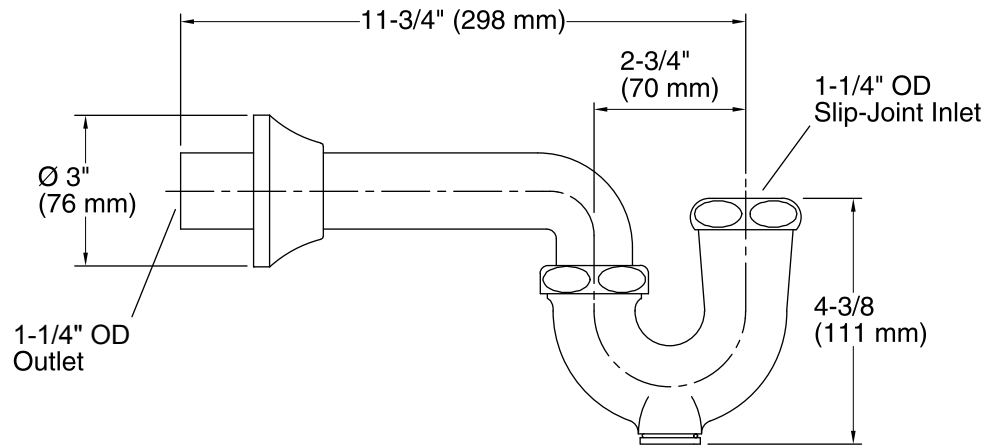

Features

- Adjustable rotation on tube outlet
- Slip-joint inlet
- Cleanout plug
- Flange

Material

- Cast brass construction

Codes/Standards

ASME A112.18.2/CSA B125.2
All applicable US Federal and State material regulations

Technical Information

All product dimensions are nominal.

Notes

Install this product according to the installation guide.